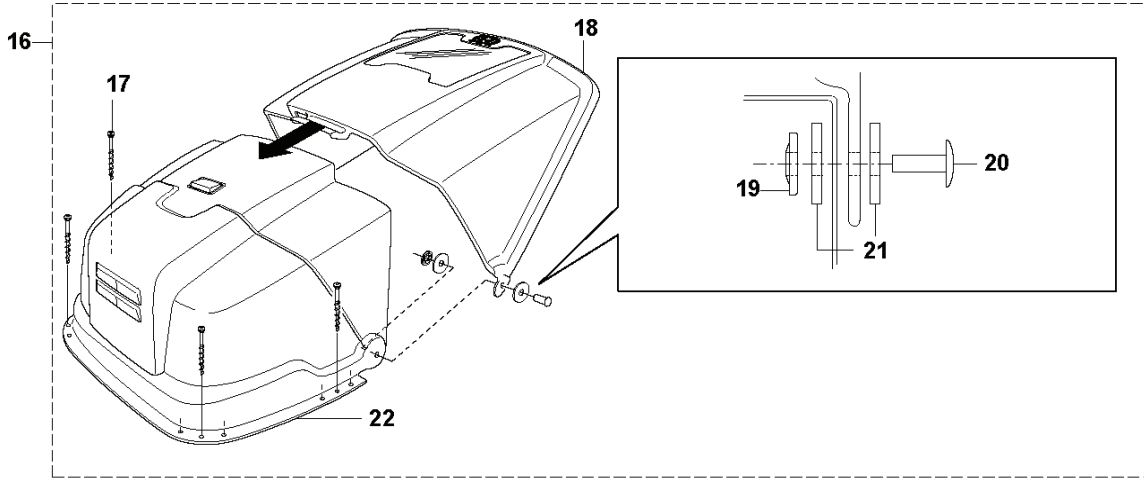

H AUTOMOWER 230 ACX ACCESSORIES

PXM_REF	PXM_PARTNO	DESCRIPTION	PXM_REMARK	QTY.
1	535138703	BLADE SET	Carbon steel, 9pcs	1
1	577864401	BLADE SET	Carbon steel, Blister Pack, 9pcs	1
1	535138803	BLADE SET	Carbon steel, 45pcs	1
1	505127802	BLADE SET	Carbon steel, 500pcs	1
2	577606403	BLADE SET	Carbon steel, Thick, 9pcs	1
2	577864601	BLADE SET	Carbon steel, Thick, Blister Pack, 9pcs	1
2	577606503	BLADE SET	Carbon steel, Thick, 45pcs	1
2	577606602	BLADE SET	Carbon steel, Thick, 300pcs	1
3	535132302	WIRING		1
4	577858102	DVD		1
5	578051302	GREASE	Yellow (300 ml)	1
5	579381902	GREASE	Transparent (300 ml)	1
6	578051301	GREASE	Yellow (85 ml)	1
6	579381901	GREASE	Transparent (85 ml)	1
7	522736501	ADAPTER		1
8	577606801	TEST EQUIPMENT		1
9	504821301	WALL HANGER		1
10	522425801	BOOSTER		1
11	505132701	BRUSH KIT	Incl Brush, 6pcs	1
11	577865001	BRUSH KIT	Incl Brush, Blister Pack, 6pcs	1
12	505132802	BRUSH	6pcs	1
13	522916701	BAG		1
14	575231702	WHEEL KIT	400g	1
14	577865101	WHEEL KIT	400g, Blister pack, 2pcs	1
15	575242402	GPS MODULE		1
16	504821401	HOUSING		1
17	575238601	SCREW KIT	6pcs	1 16
18	505250701	KIT		2 16
19	505188101	LOCKWASHER		2 16
20	505123601	PEN		4 16
21	505229401	WASHER		1 16
22	505123201	HOUSING		1 16
23	576219401	WIRING ASSY		1 15
24	576381001	BATTERY		1 15
25	522597101	SCREW		2 15
26	522597201	WASHER		2 15