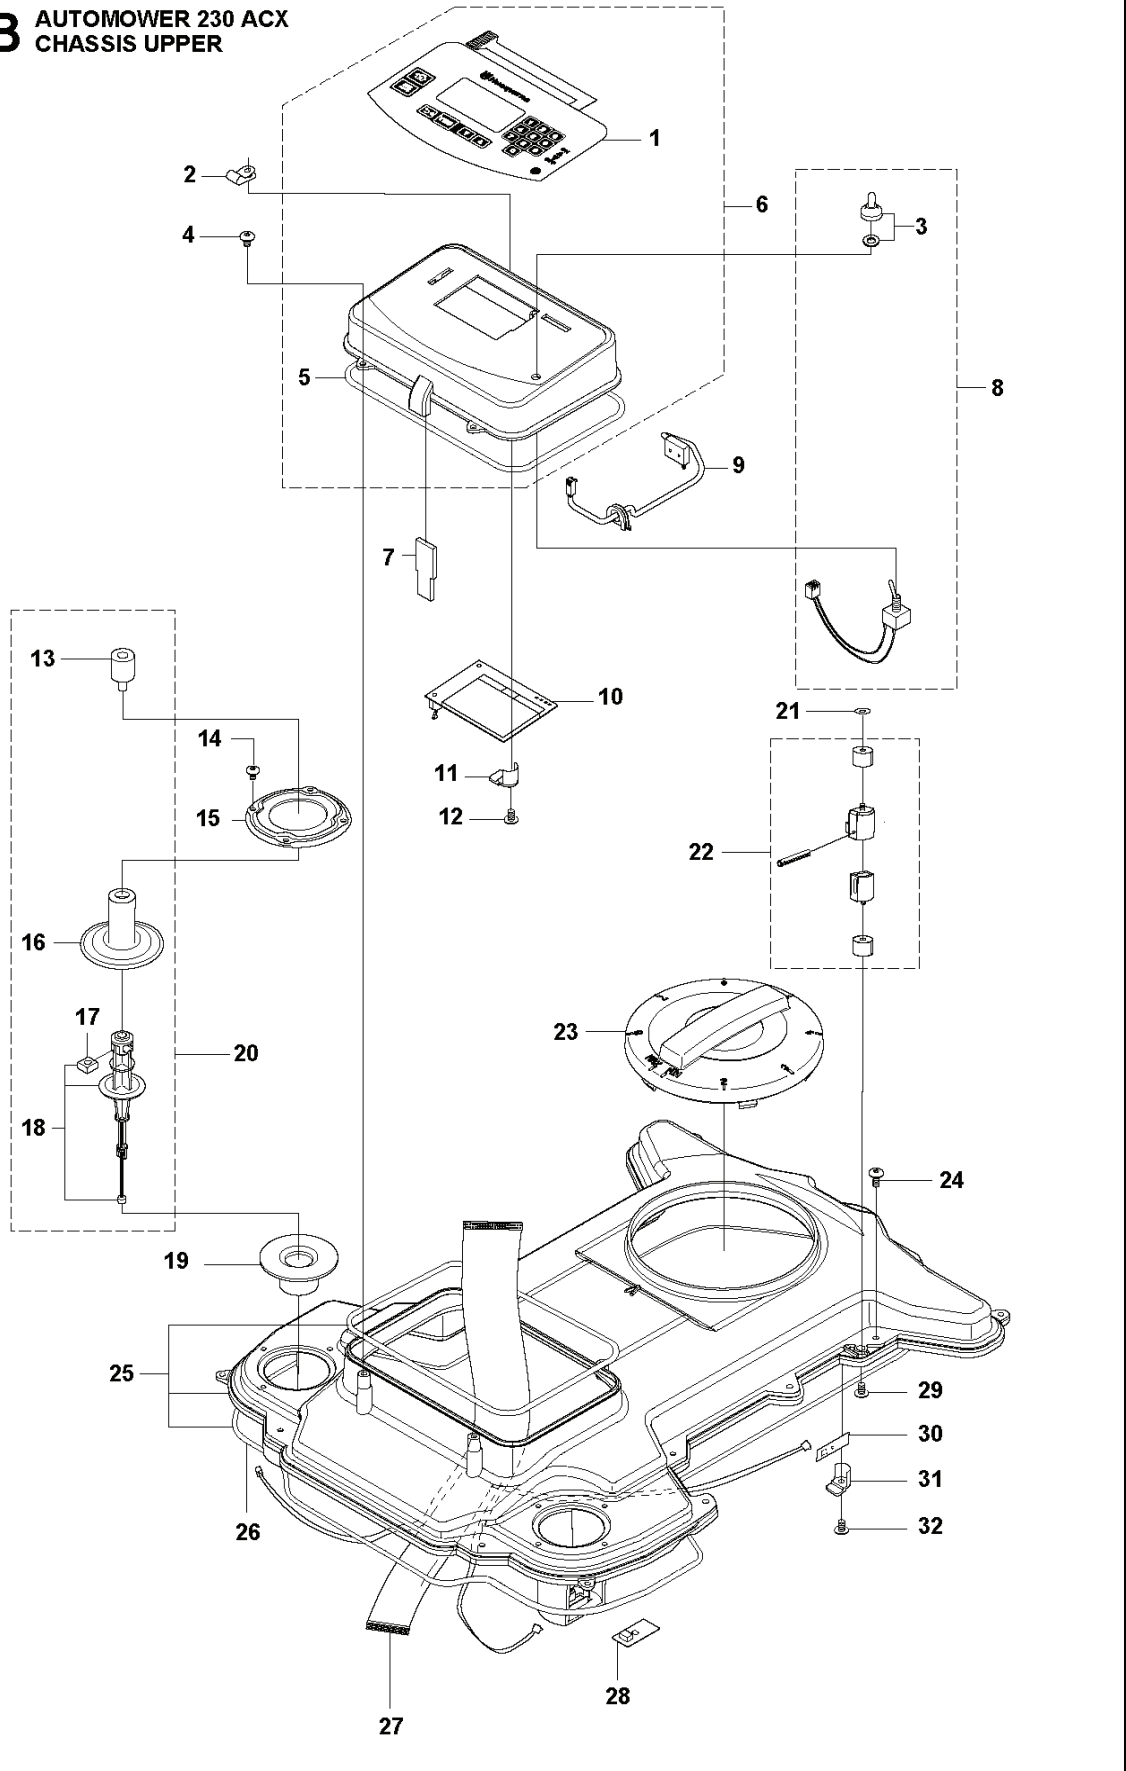

B AUTOMOWER 230 ACX
CHASSIS UPPER

PXM_REF	PXM_PARTNO	DESCRIPTION	PXM_REMARK	QTY.
1	544899802	KEYBOARD		1 6
2	577527201	CABLE CLAMP		1
3	535101701	SWITCH		1 6
4	574450101	SCREW ITXPANT		4
5	575986301	SEALING STRIP	10 pcs. Ø4mm	1 6
5	574874702	SEALING STRIP	Ø4mm	1
6	575944202	DISPLAY COVER		1
7	535144701	FILTER		1
8	535123901	MAIN SWITCH		1
9	577592301	SWITCH KIT		1
10	540060303	DISPLAY		1
11	535127901	BRACKET		1
12	575543314	SCREW		1
13	577670601	DAMPER		2 20
14	575543314	SCREW		8
15	505174301	DUST SEAL		2
16	577525801	RUBBER GAITERS		2 20
17	503226601	SQUARE NUT		2 20
18	579248801	COLUMN		2 20
19	535143201	DEFLECTION LIMITER		2
20	577598403	COLUMN		2
21	510747000	LOCKWASHER		1
22	544141501	SENSOR		1
23	535122201	STEERING WHEEL		1
24	574450101	SCREW ITXPANT		16
25	575943801	CHASSIS		1
26	575986201	SEALING STRIP	10 pcs. Ø4mm	1
26	574874701	SEALING STRIP	Ø4mm	1
27	544126901	WIRING ASSY		1
28	578789001	PRINTED CIRCUIT ASSY		2
29	535076002	SCREW		2
30	578789001	PRINTED CIRCUIT ASSY		1
31	535127901	BRACKET		1
32	575543314	SCREW		1

A AUTOMOWER 230 ACX
COVER

PXM_REF	PXM_PARTNO	DESCRIPTION	PXM_REMARK	QTY.
1	575619002	BODY KIT		1
2	522792702	LABEL		1
3	544905901	COVER		1
4	535135701	TORSION SPRING		1
5	535134903	LOCK		1
6	535130401	ANCHOR		1
7	900238708	TIE WRAP		1
8	575543310	SCREW		2
9	734113741	WASHER		2
10	535126801	CLAMP		2
11	535130201	TORSION SPRING		2
12	535130101	SPRING		2
13	535089801	CLIP		1
14	535076002	SCREW		2
15	535129305	SCREW IH PANM		2
16	535135301	PIVOT		2
17	535137301	WIRING		1
18	535135901	CHARGING PLATE		2 17
19	575543306	SCREW		2
20	575543312	SCREW		1 26
21	505131401	SPACER		1 26
22	535127801	SHAFT		2
23	544907102	BUMPER		1 26
24	535080901	RIVET		6 26
25	575543310	SCREW		4
26	510096706	BODY		1
27	535126702	SWITCH		1
28	513996100	DECAL	US/AU/NZ	1
29	535126602	COVER		1
30	735585209	WASHER		1
31	734113741	WASHER		2
32	574430901	BUMPER		1
33	575543314	SCREW		2
34	586291001	LABEL	""Do not wash"" (10 pcs)	1