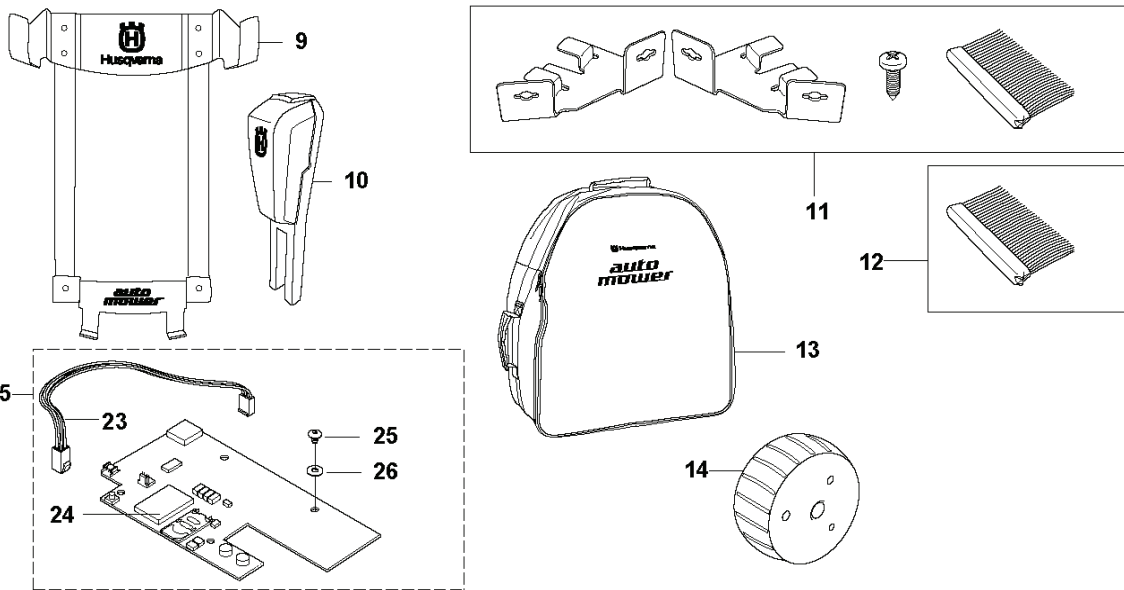

H AUTOMOWER 230 ACX ACCESSORIES

PXM_REF	PXM_PARTNO	DESCRIPTION	PXM_REMARK	QTY.
1	535138703	BLADE SET	Carbon steel, 9pcs	1
1	577864401	BLADE SET	Carbon steel, Blister Pack, 9pcs	1
1	535138803	BLADE SET	Carbon steel, 45pcs	1
1	505127802	BLADE SET	Carbon steel, 500pcs	1
2	577606403	BLADE SET	Carbon steel, Thick, 9pcs	1
2	577864601	BLADE SET	Carbon steel, Thick, Blister Pack, 9pcs	1
2	577606503	BLADE SET	Carbon steel, Thick, 45pcs	1
2	577606602	BLADE SET	Carbon steel, Thick, 300pcs	1
3	535132302	WIRING		1
4	577858102	DVD		1
5	578051302	GREASE	Yellow (300 ml)	1
5	579381902	GREASE	Transparent (300 ml)	1
6	578051301	GREASE	Yellow (85 ml)	1
6	579381901	GREASE	Transparent (85 ml)	1
7	522736501	ADAPTER		1
8	577606801	TEST EQUIPMENT		1
9	504821301	WALL HANGER		1
10	522425801	BOOSTER		1
11	505132701	BRUSH KIT	Incl Brush, 6pcs	1
11	577865001	BRUSH KIT	Incl Brush, Blister Pack, 6pcs	1
12	505132802	BRUSH	6pcs	1
13	522916701	BAG		1
14	575231702	WHEEL KIT	400g	1
14	577865101	WHEEL KIT	400g, Blister pack, 2pcs	1
15	575242402	GPS MODULE		1
16	504821401	HOUSING		1
17	575238601	SCREW KIT	6pcs	1 16
18	505250701	KIT		2 16
19	505188101	LOCKWASHER		2 16
20	505123601	PEN		4 16
21	505229401	WASHER		1 16
22	505123201	HOUSING		1 16
23	576219401	WIRING ASSY		1 15
24	576381001	BATTERY		1 15
25	522597101	SCREW		2 15
26	522597201	WASHER		2 15