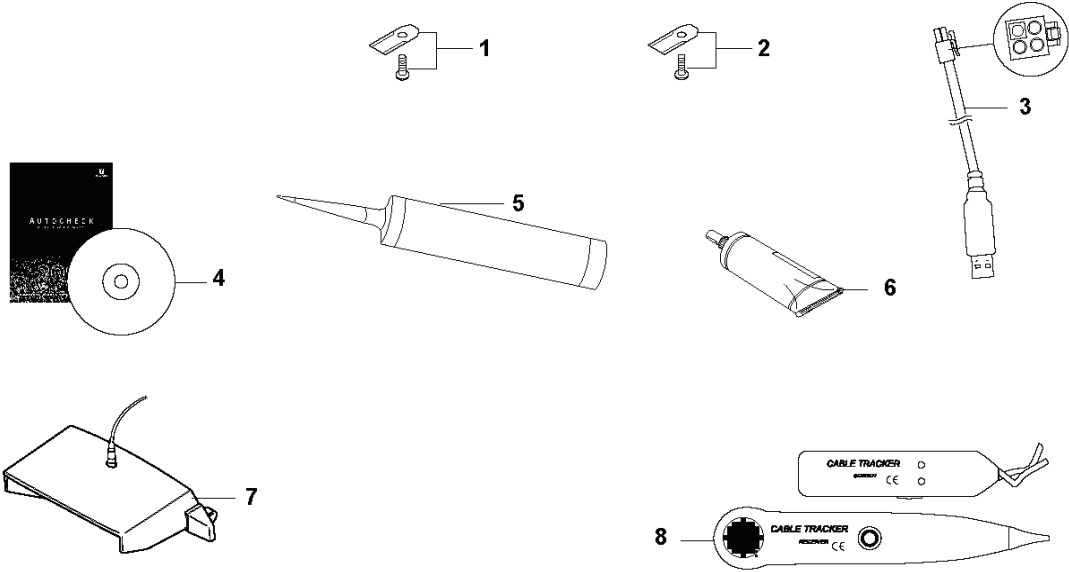

H AUTOMOWER 230 ACX ACCESSORIES

PXM_REF	PXM_PARTNO	DESCRIPTION	PXM_REMARK	QTY.
1	535138703	BLADE SET	Carbon steel, 9pcs	1
1	577864401	BLADE SET	Carbon steel, Blister Pack, 9pcs	1
1	535138803	BLADE SET	Carbon steel, 45pcs	1
1	505127802	BLADE SET	Carbon steel, 500pcs	1
2	577606403	BLADE SET	Carbon steel, Thick, 9pcs	1
2	577864601	BLADE SET	Carbon steel, Thick, Blister Pack, 9pcs	1
2	577606503	BLADE SET	Carbon steel, Thick, 45pcs	1
2	577606602	BLADE SET	Carbon steel, Thick, 300pcs	1
3	535132302	WIRING		1
4	577858102	DVD		1
5	578051302	GREASE	Yellow (300 ml)	1
5	579381902	GREASE	Transparent (300 ml)	1
6	578051301	GREASE	Yellow (85 ml)	1
6	579381901	GREASE	Transparent (85 ml)	1
7	522736501	ADAPTER		1
8	577606801	TEST EQUIPMENT		1
9	504821301	WALL HANGER		1
10	522425801	BOOSTER		1
11	505132701	BRUSH KIT	Incl Brush, 6pcs	1
11	577865001	BRUSH KIT	Incl Brush, Blister Pack, 6pcs	1
12	505132802	BRUSH	6pcs	1
13	522916701	BAG		1
14	575231702	WHEEL KIT	400g	1
14	577865101	WHEEL KIT	400g, Blister pack, 2pcs	1
15	575242402	GPS MODULE		1
16	504821401	HOUSING		1
17	575238601	SCREW KIT	6pcs	1 16
18	505250701	KIT		2 16
19	505188101	LOCKWASHER		2 16
20	505123601	PEN		4 16
21	505229401	WASHER		1 16
22	505123201	HOUSING		1 16
23	576219401	WIRING ASSY		1 15
24	576381001	BATTERY		1 15
25	522597101	SCREW		2 15
26	522597201	WASHER		2 15