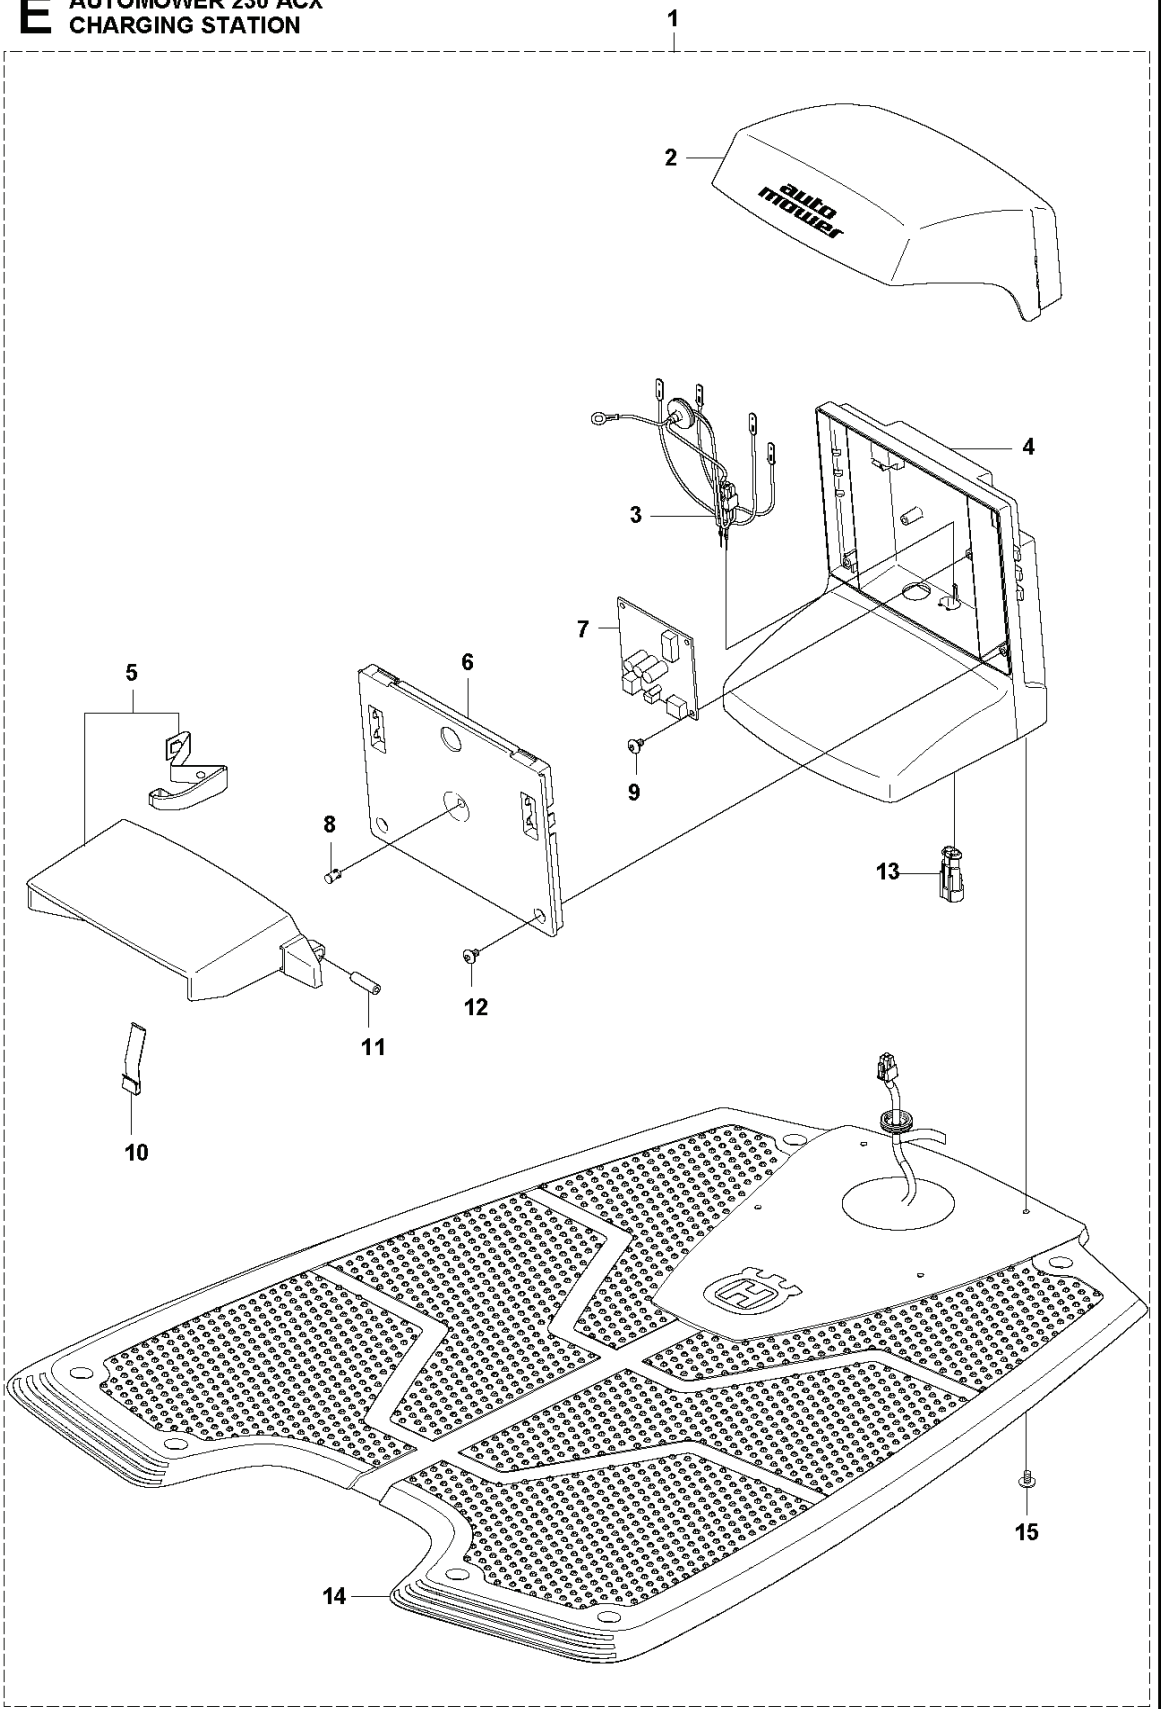

E AUTOMOWER 230 ACX
CHARGING STATION

PXM_REF	PXM_PARTNO	DESCRIPTION	PXM_REMARK	QTY.
1	574902002	CHARGING STATION		1
1	574902005	CHARGING STATION	CH	1
2	535124702	COVER		1
3	544983807	WIRING ASSY		1
3	544983809	WIRING ASSY	CH	1
4	574827501	BODY		1
5	510059704	CONSOLE ASSY		1
6	535124401	HUB CAP		1
7	592909601	PRINTED CIRCUIT ASSY		1
7	584822001	CIRCUIT BOARD ASSY	CH	1
8	535128702	DIODE LENS		1
9	575543310	SCREW		2
10	535128601	SPRING PLATE		2
11	535125001	PEN		2
12	575543314	SCREW		2
13	535128501	CONTACT		1
14	590094001	BASE ASSY		1
15	575543314	SCREW		4