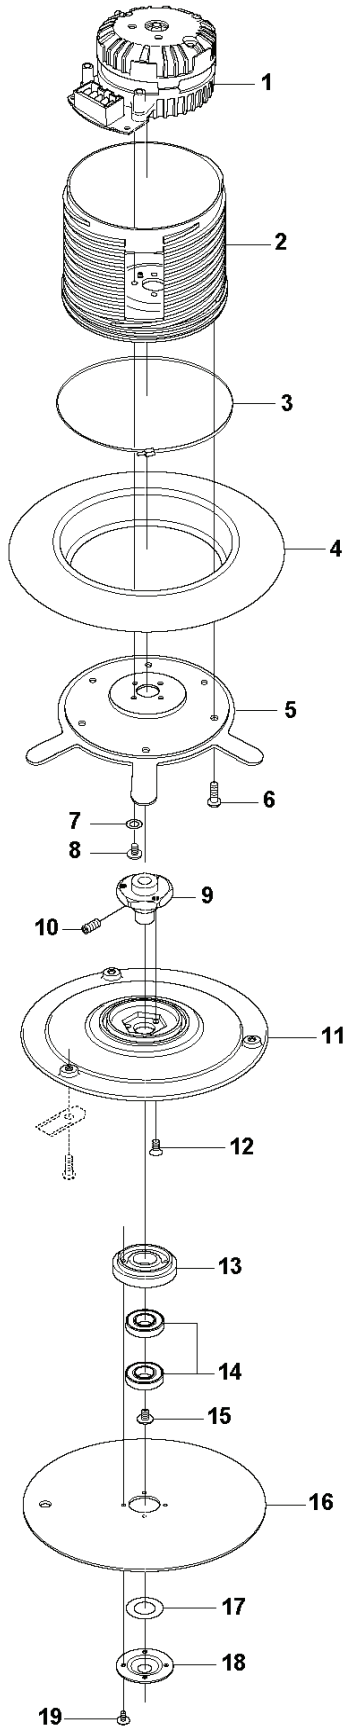

D AUTOMOWER 230 ACX
BLADE MOTOR
& CUTTING EQUIPMENT

PXM_REF	PXM_PARTNO	DESCRIPTION	PXM_REMARK	QTY.
1	535123601	MOTOR ASSY		1
2	510144101	MOTOR BOWL		1
3	525251401	TIE WRAP		1
4	535122301	RUBBER GAITERS		1
5	522771502	PLATE		1
6	575543314	SCREW		6
7	734113741	WASHER		4
8	502239101	SCREW		4
9	535075501	HUB		1
10	728828501	SCREW IHSETM		1
11	535126301	CUTTING DISC		1
12	535130501	SCREW		3
13	535126401	HOUSING		1
14	535075703	BALL BEARING		1
14	593080801	BALL BEARING	Tube 50 pcs	1
15	535076001	SCREW		1
16	535075901	SKID PLATE		1
17	535082501	GASKET		1
18	535081501	COVER WASHER		1
19	575543310	SCREW		4