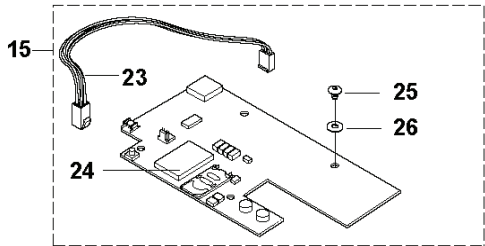

H AUTOMOWER 230 ACX ACCESSORIES

PXM_REF	PXM_PARTNO	DESCRIPTION	PXM_REMARK	QTY.
1	535138703	BLADE SET	Carbon steel, 9pcs	1
1	577864401	BLADE SET	Carbon steel, Blister Pack, 9pcs	1
1	535138803	BLADE SET	Carbon steel, 45pcs	1
1	505127802	BLADE SET	Carbon steel, 500pcs	1
2	577606403	BLADE SET	Carbon steel, Thick, 9pcs	1
2	577864601	BLADE SET	Carbon steel, Thick, Blister Pack, 9pcs	1
2	577606503	BLADE SET	Carbon steel, Thick, 45pcs	1
2	577606602	BLADE SET	Carbon steel, Thick, 300pcs	1
3	535132302	WIRING		1
4	577858102	DVD		1
5	578051302	GREASE	Yellow (300 ml)	1
5	579381902	GREASE	Transparent (300 ml)	1
6	578051301	GREASE	Yellow (85 ml)	1
6	579381901	GREASE	Transparent (85 ml)	1
7	522736501	ADAPTER		1
8	577606801	TEST EQUIPMENT		1
9	504821301	WALL HANGER		1
10	522425801	BOOSTER		1
11	505132701	BRUSH KIT	Incl Brush, 6pcs	1
11	577865001	BRUSH KIT	Incl Brush, Blister Pack, 6pcs	1
12	505132802	BRUSH	6pcs	1
13	522916701	BAG		1
14	575231702	WHEEL KIT	400g	1
14	577865101	WHEEL KIT	400g, Blister pack, 2pcs	1
15	575242402	GPS MODULE		1
16	504821401	HOUSING		1
17	575238601	SCREW KIT	6pcs	1 16
18	505250701	KIT		2 16
19	505188101	LOCKWASHER		2 16
20	505123601	PEN		4 16
21	505229401	WASHER		1 16
22	505123201	HOUSING		1 16
23	576219401	WIRING ASSY		1 15
24	576381001	BATTERY		1 15
25	522597101	SCREW		2 15
26	522597201	WASHER		2 15