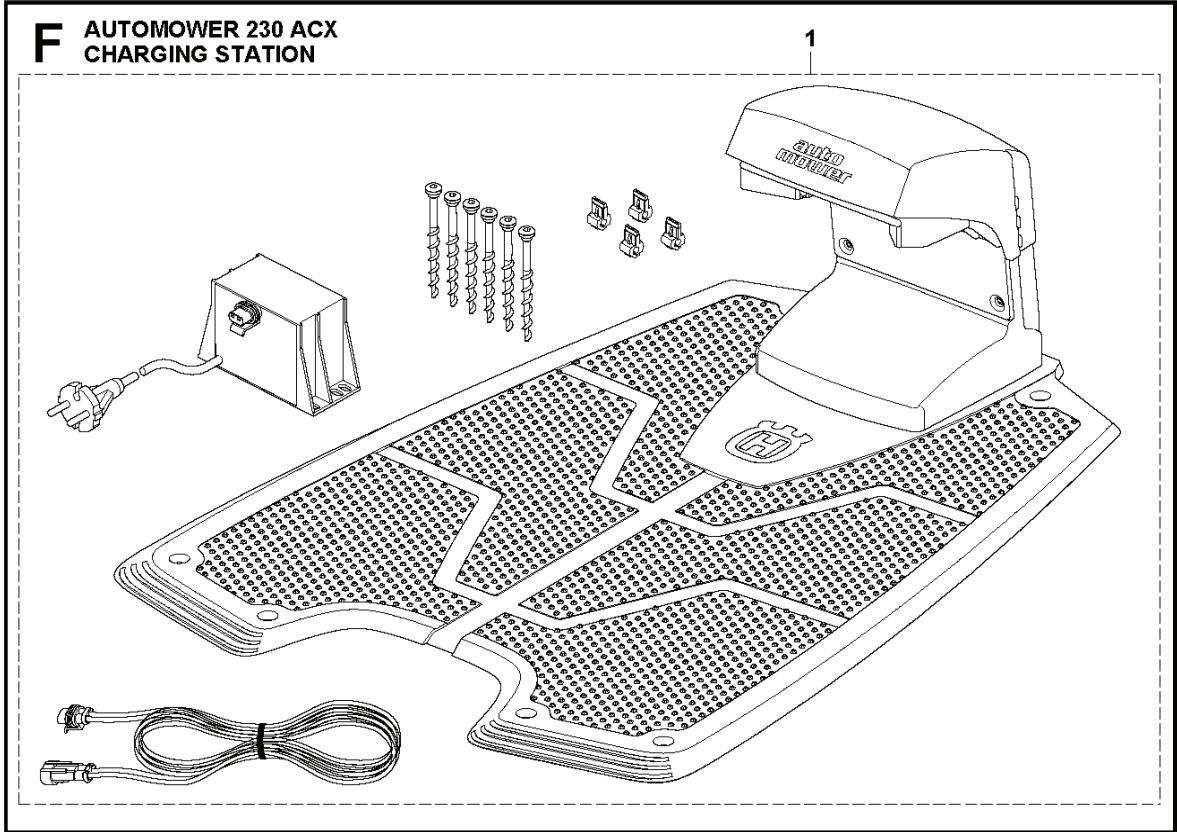

F AUTOMOWER 230 ACX
CHARGING STATION

PXM_REF	PXM_PARTNO	DESCRIPTION	PXM_REMARK	QTY.
1	575550801	CHARGING STATION	EU	1
1	575550802	CHARGING STATION	UK/IRL	1
1	575550803	CHARGING STATION	CH	1
1	575550804	CHARGING STATION	US/CA/MX	1
1	575550805	CHARGING STATION	AU/NZ	1