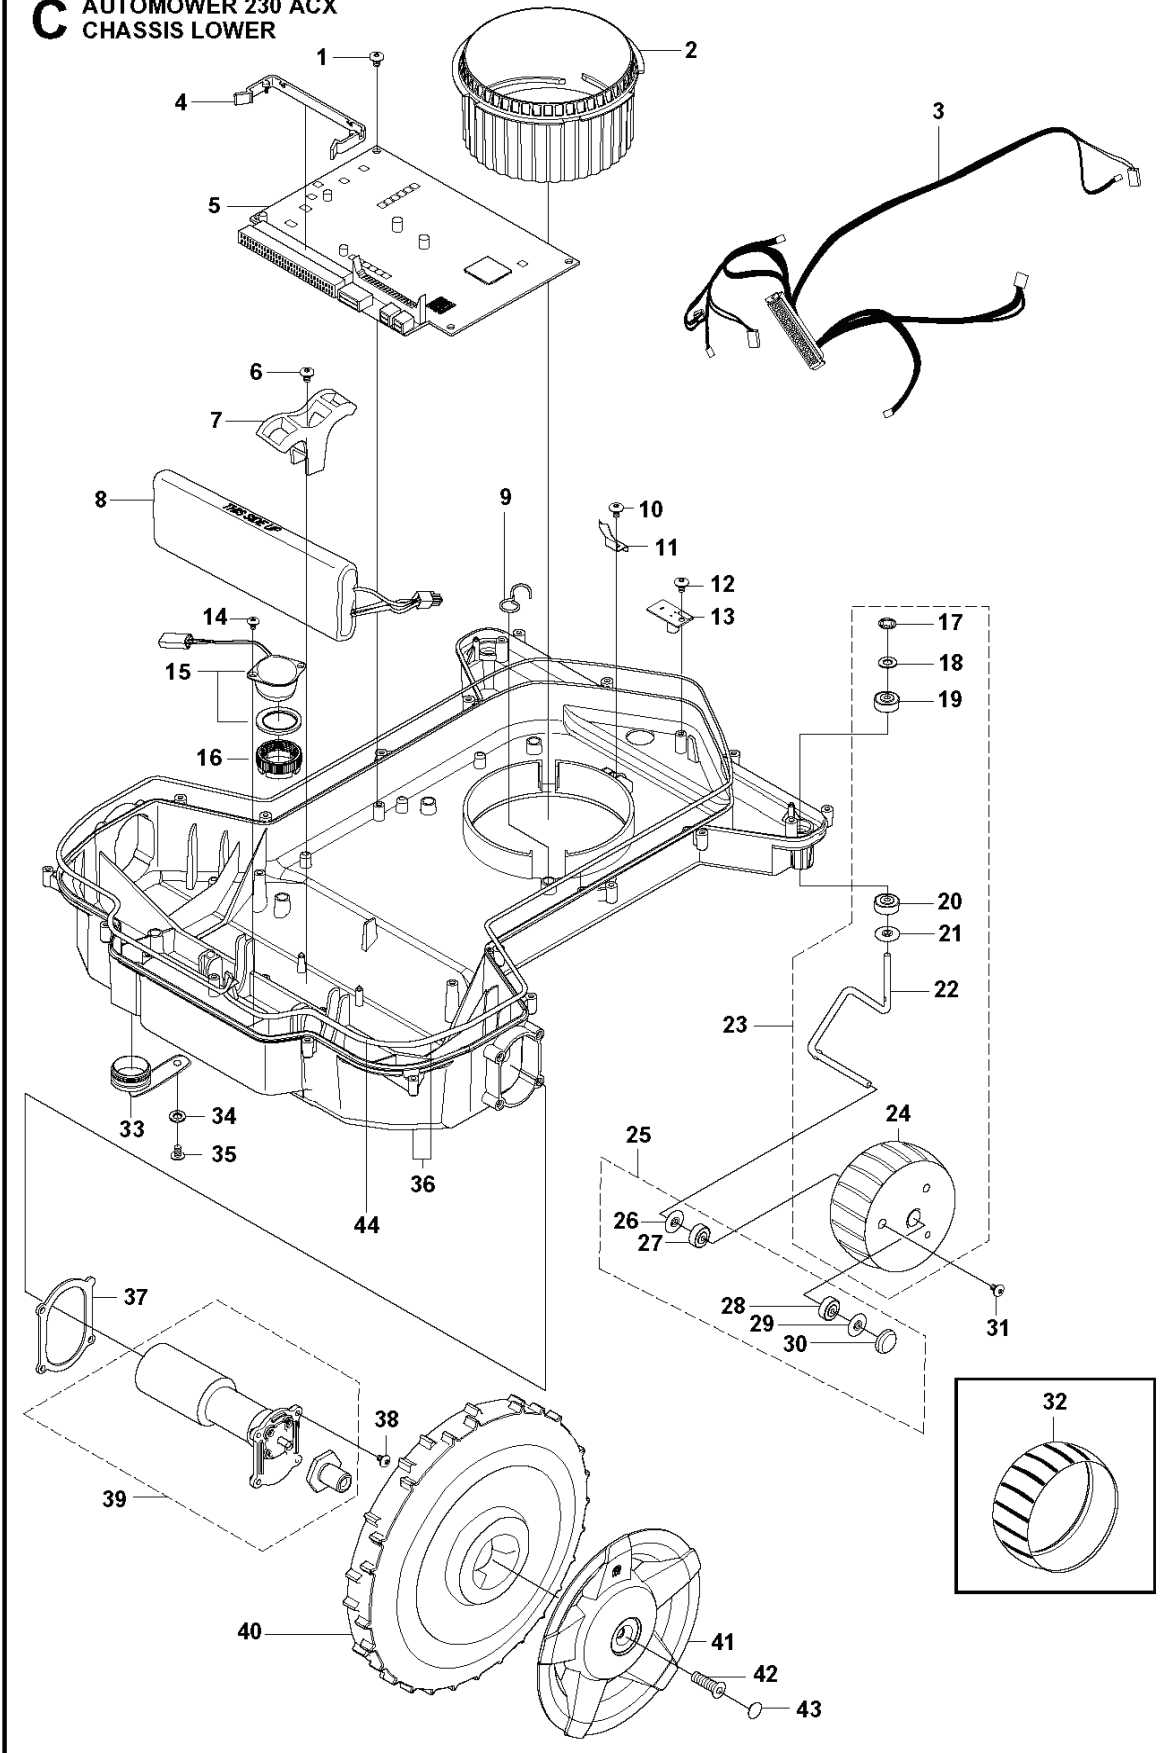

C AUTOMOWER 230 ACX
CHASSIS LOWER

PXM_REF	PXM_PARTNO	DESCRIPTION	PXM_REMARK	QTY.
1	575543310	SCREW		4
2	535122102	NUT		1
3	501003703	WIRING ASSY		1
4	578056101	CLIP		1
4	578056102	CLIP		50
5	592852101	PRINTED CIRCUIT ASSY		1
6	575543314	SCREW		2
7	544907801	BRACKET		2
8	535120902	BATTERY		2
9	535139601	CABLE HOLDER		1
10	535130314	SCREW ITXPANT		1
11	535122401	LOCKING SPRING		1
12	575543310	SCREW		2
13	592852201	PRINTED CIRCUIT ASSY		2
14	502859601	SCREW		2
15	501004201	LOUD SPEAKER		1
16	579521201	NUT		1
17	735584109	WASHER		2 23
18	734115209	WASHER		2 23
19	522505001	BALL BEARING		2 23
19	593081101	BALL BEARING	Tube 50 pcs	1
20	522505001	BALL BEARING		2 23
21	535087802	WASHER		2 23
22	522504801	SPINDLE		2 23
23	522664502	WHEEL KIT		1
24	575231701	WHEEL ASSY		2 23
25	523343701	BEARING KIT		1 23
26	535087802	WASHER		2
27	522505001	BALL BEARING		2
28	522505001	BALL BEARING		2
29	535087802	WASHER		2
30	521933101	COVER WASHER		2
31	575507601	SCREW ITXPANT		6
32	574449801	WHEEL		2
33	574427402	PLUG		1
34	734113741	WASHER		1
35	575543314	SCREW		1
36	575943901	CHASSIS		1
37	535139203	GASKET		2
38	575543316	SCREW		8
39	544907003	WHEEL MOTOR ASSY		2
40	544905804	REAR WHEEL		2
41	544905102	HUB CAP		2
42	535139401	SCREW IHCSFM		2
43	504200801	COVER WASHER		2
44	575986201	SEALING STRIP	10 pcs. Ø4mm	1
44	574874701	SEALING STRIP	Ø4mm	1