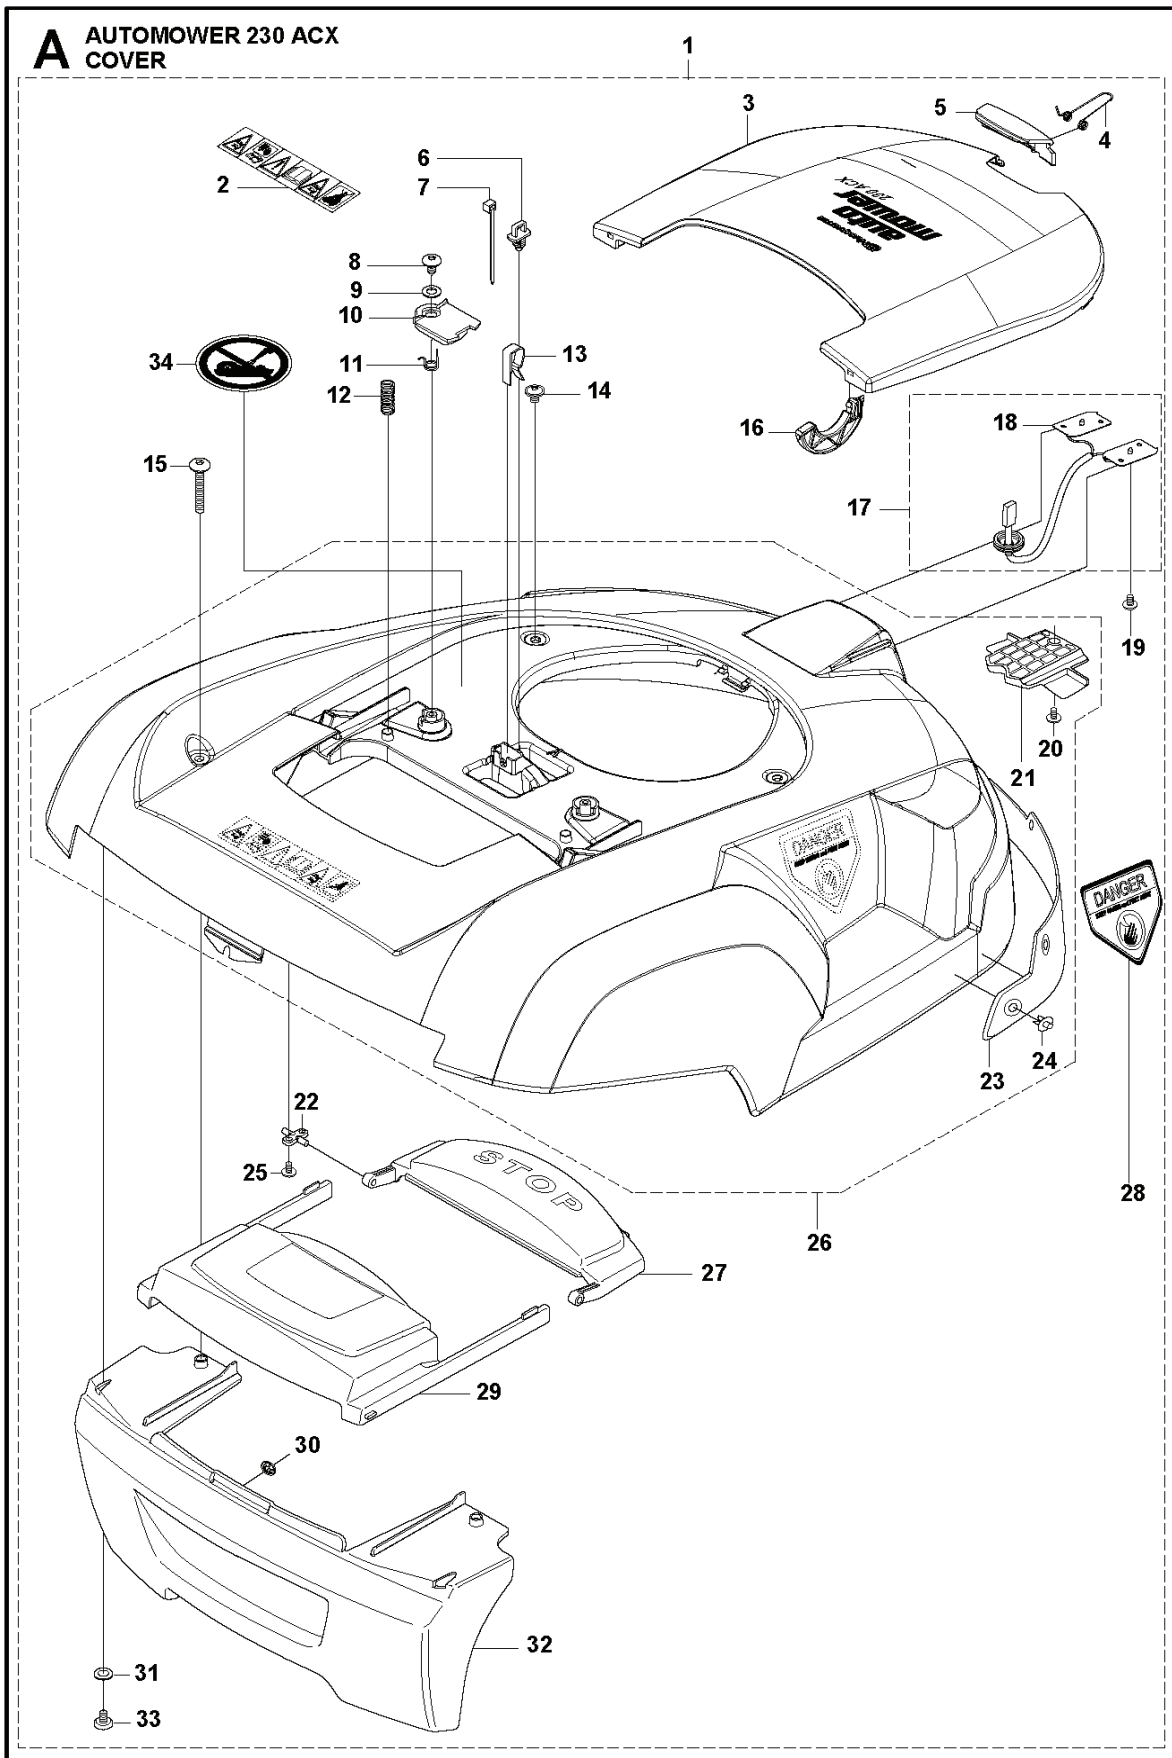

B AUTOMOWER 230 ACX
CHASSIS UPPER

PXM_REF	PXM_PARTNO	DESCRIPTION	PXM_REMARK	QTY.
1	544899802	KEYBOARD		1 6
2	577527201	CABLE CLAMP		1
3	535101701	SWITCH		1 6
4	574450101	SCREW ITXPANT		4
5	575986301	SEALING STRIP	10 pcs. Ø4mm	1 6
5	574874702	SEALING STRIP	Ø4mm	1
6	575944202	DISPLAY COVER		1
7	535144701	FILTER		1
8	535123901	MAIN SWITCH		1
9	577592301	SWITCH KIT		1
10	540060303	DISPLAY		1
11	535127901	BRACKET		1
12	575543314	SCREW		1
13	577670601	DAMPER		2 20
14	575543314	SCREW		8
15	505174301	DUST SEAL		2
16	577525801	RUBBER GAITERS		2 20
17	503226601	SQUARE NUT		2 20
18	579248801	COLUMN		2 20
19	535143201	DEFLECTION LIMITER		2
20	577598403	COLUMN		2
21	510747000	LOCKWASHER		1
22	544141501	SENSOR		1
23	535122201	STEERING WHEEL		1
24	574450101	SCREW ITXPANT		16
25	575943801	CHASSIS		1
26	575986201	SEALING STRIP	10 pcs. Ø4mm	1
26	574874701	SEALING STRIP	Ø4mm	1
27	544126901	WIRING ASSY		1
28	578789001	PRINTED CIRCUIT ASSY		2
29	535076002	SCREW		2
30	578789001	PRINTED CIRCUIT ASSY		1
31	535127901	BRACKET		1
32	575543314	SCREW		1

A AUTOMOWER 230 ACX
COVER

PXM_REF	PXM_PARTNO	DESCRIPTION	PXM_REMARK	QTY.
1	575619002	BODY KIT		1
2	522792702	LABEL		1
3	544905901	COVER		1
4	535135701	TORSION SPRING		1
5	535134903	LOCK		1
6	535130401	ANCHOR		1
7	900238708	TIE WRAP		1
8	575543310	SCREW		2
9	734113741	WASHER		2
10	535126801	CLAMP		2
11	535130201	TORSION SPRING		2
12	535130101	SPRING		2
13	535089801	CLIP		1
14	535076002	SCREW		2
15	535129305	SCREW IH PANM		2
16	535135301	PIVOT		2
17	535137301	WIRING		1
18	535135901	CHARGING PLATE		2 17
19	575543306	SCREW		2
20	575543312	SCREW		1 26
21	505131401	SPACER		1 26
22	535127801	SHAFT		2
23	544907102	BUMPER		1 26
24	535080901	RIVET		6 26
25	575543310	SCREW		4
26	510096706	BODY		1
27	535126702	SWITCH		1
28	513996100	DECAL	US/AU/NZ	1
29	535126602	COVER		1
30	735585209	WASHER		1
31	734113741	WASHER		2
32	574430901	BUMPER		1
33	575543314	SCREW		2
34	586291001	LABEL	""Do not wash"" (10 pcs)	1