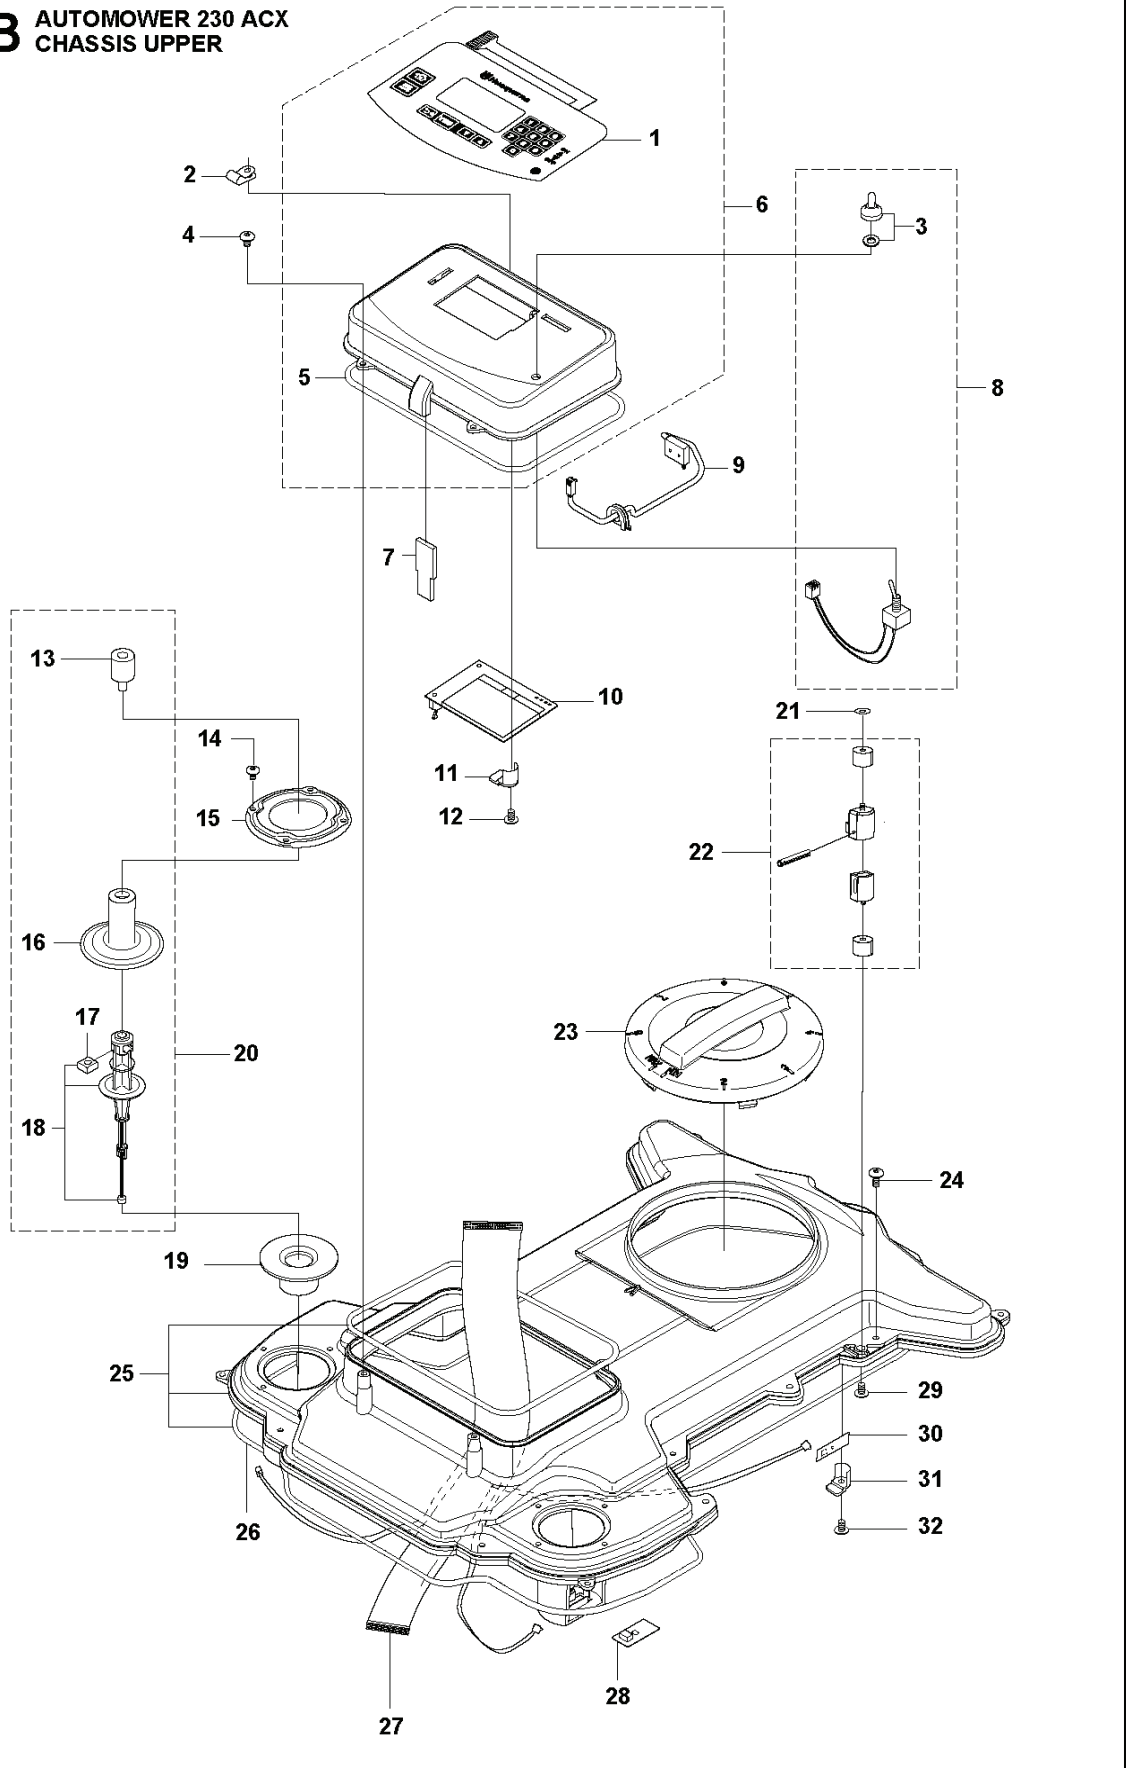

B AUTOMOWER 230 ACX
CHASSIS UPPER

PXM_REF	PXM_PARTNO	DESCRIPTION	PXM_REMARK	QTY.
1	544899802	KEYBOARD		1 6
2	577527201	CABLE CLAMP		1
3	535101701	SWITCH		1 8
4	574450101	SCREW ITXPANT		4
5	575986301	SEALING STRIP	(10 pcs)	1 6
5	574874702	SEALING STRIP		1
6	575944202	DISPLAY COVER	compl	1
7	535144701	FILTER		1
8	535123901	MAIN SWITCH	compl	1
9	577592301	SWITCH KIT		1
10	540060303	DISPLAY		1
11	535127901	BRACKET		1
12	575543314	SCREW		1
13	577670601	DAMPER		2 20
14	575543314	SCREW		8
15	505174301	DUST SEAL		2
16	577525801	RUBBER GAITERS		2 20
17	503226601	SQUARE NUT		2 20
18	579248801	COLUMN		2 20
19	535143201	DEFLECTION LIMITER		2
20	577598403	COLUMN	compl	2
21	510747000	LOCKWASHER		1
22	544141501	SENSOR		1
23	535122201	STEERING WHEEL		1
24	574450101	SCREW ITXPANT		16
25	575943801	CHASSIS		1
26	575986201	SEALING STRIP	(10 pcs)	1
26	574874701	SEALING STRIP		1
27	544126901	WIRING ASSY		1
28	578789001	PRINTED CIRCUIT ASSY		2
29	535076002	SCREW		2
30	578789001	PRINTED CIRCUIT ASSY		1
31	535127901	BRACKET		1
32	575543314	SCREW		1