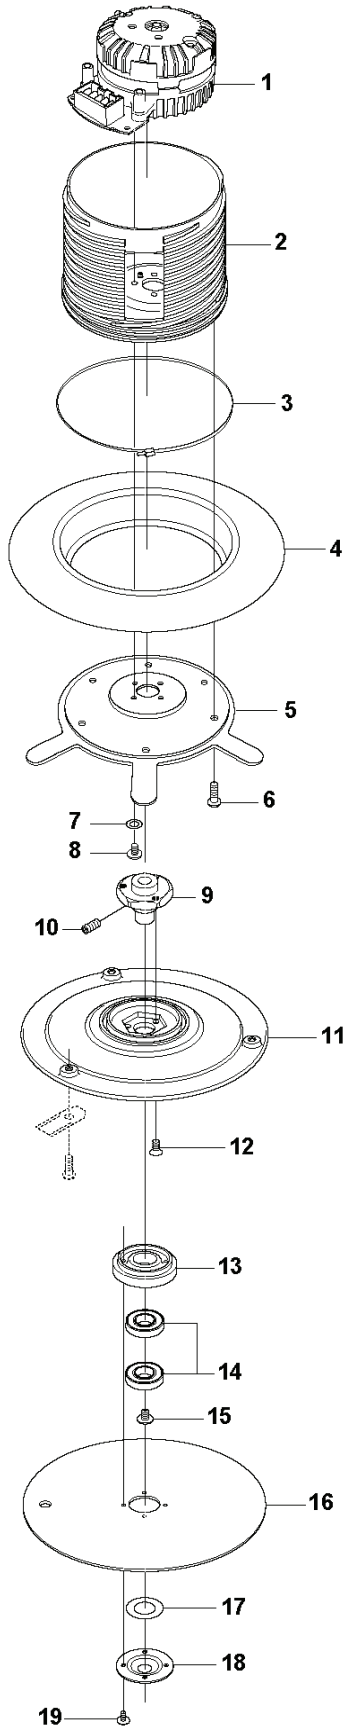

D AUTOMOWER 230 ACX
BLADE MOTOR
& CUTTING EQUIPMENT

PXM_REF	PXM_PARTNO	DESCRIPTION	PXM_REMARK	QTY.
1	535123601	MOTOR ASSY		1
2	510144101	MOTOR BOWL		1
3	525251401	TIE WRAP		1
4	535122301	RUBBER GAITERS		1
5	522771502	PLATE		1
6	575543314	SCREW		6
7	734113741	WASHER		4
8	502239101	SCREW		4
9	535075501	HUB		1
10	728828501	SCREW IHSETM		1
11	535126301	CUTTING DISC		1
12	535130501	SCREW		3
13	535126401	HOUSING		1
14	593080801	BALL BEARING	Tube 50 pcs	1
14	535075702	BALL BEARING		1
15	535076001	SCREW		1
16	535075901	SKID PLATE		1
17	535082501	GASKET		1
18	535081501	COVER WASHER		1
19	575543310	SCREW		4