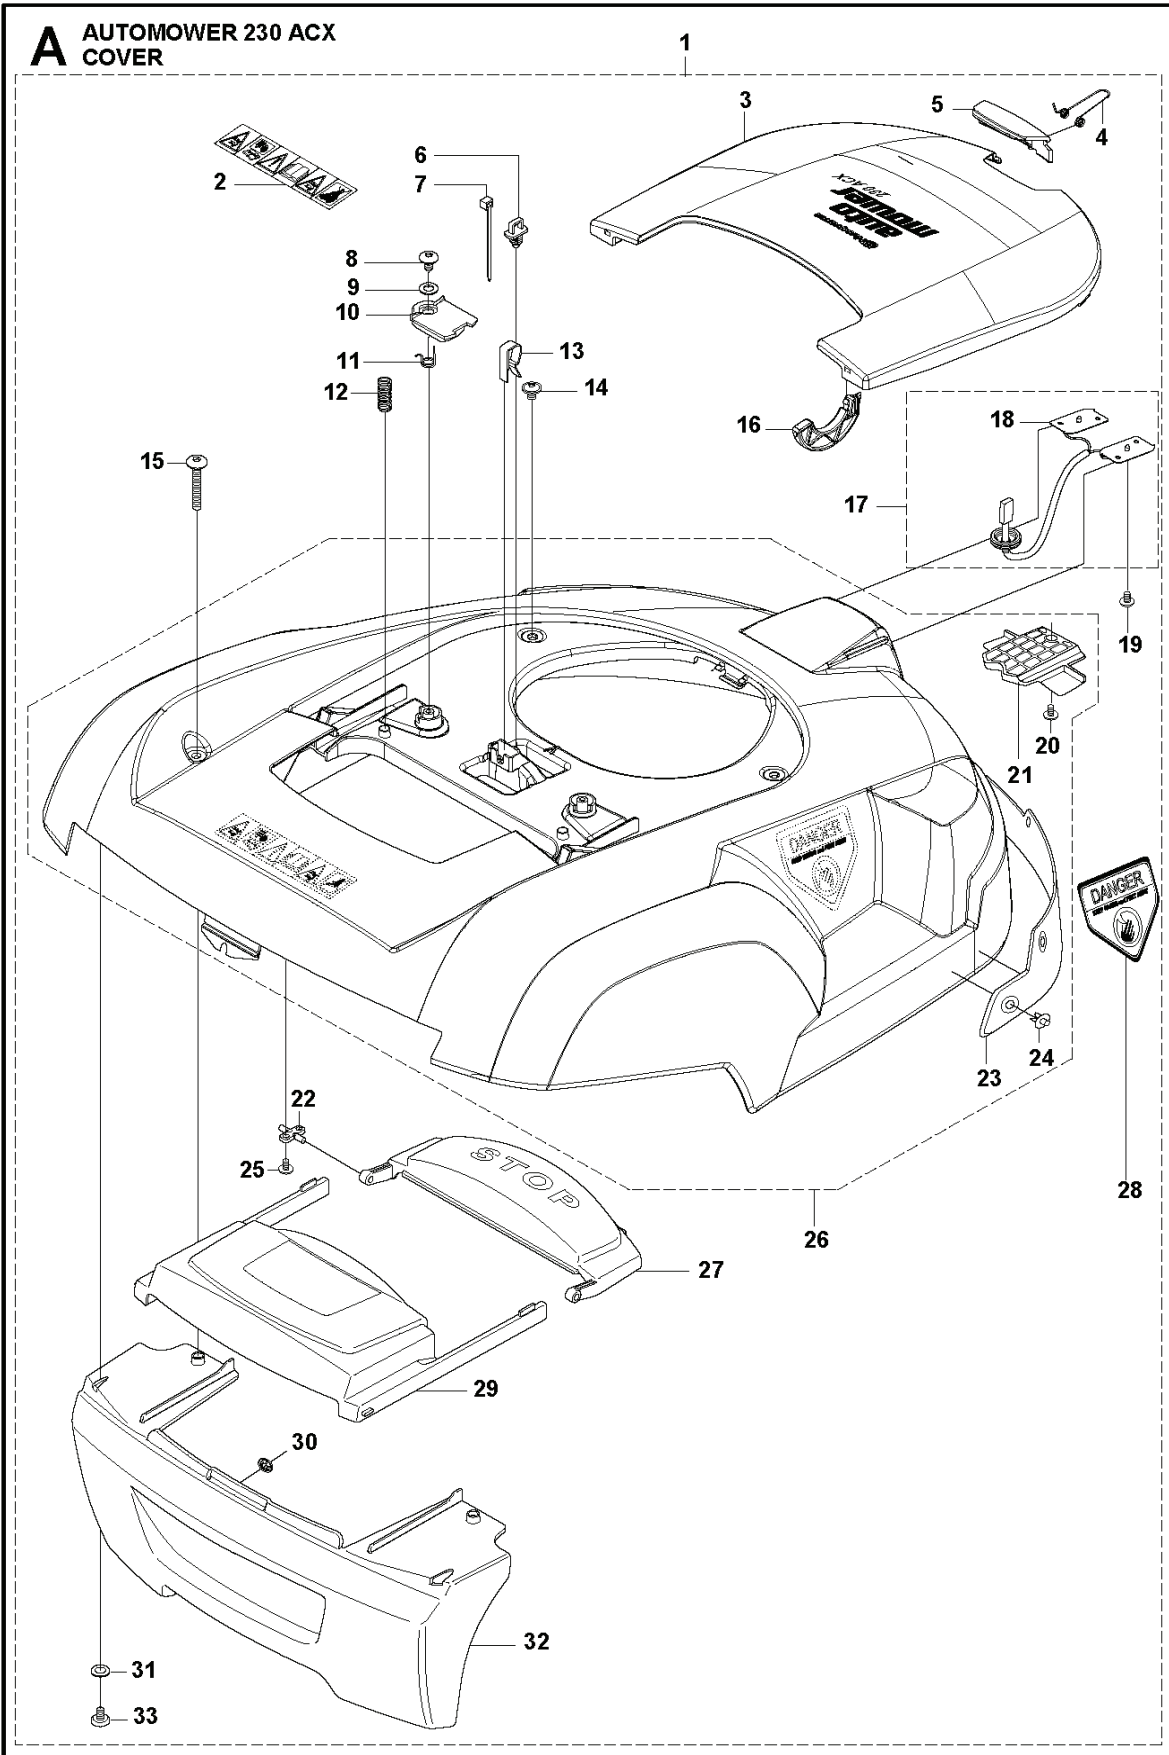

A AUTOMOWER 230 ACX
COVER

PXM_REF	PXM_PARTNO	DESCRIPTION	PXM_REMARK	QTY.
1	575619001	BODY KIT	complete kit	1
2	522792702	LABEL		1
3	544905901	COVER		1
4	535135701	TORSION SPRING		1
5	535134903	LOCK		1
6	535130401	ANCHOR		1
7	900238708	TIE WRAP		1
8	575543310	SCREW		2
9	734113741	WASHER		2
10	535126801	CLAMP		2
11	535130201	TORSION SPRING		2
12	535130101	SPRING		2
13	535089801	CLIP		1
14	535076002	SCREW		2
15	535129305	SCREW IH PANM		2
16	535135301	PIVOT		2
17	535137301	WIRING	compl	1
18	535135901	CHARGING PLATE		2 17
19	575543306	SCREW		2
20	575543312	SCREW		1 26
21	505131401	SPACER		1 26
22	535127801	SHAFT		2
23	544907102	BUMPER		1 26
24	535080901	RIVET		6 26
25	575543310	SCREW		4
26	510096702	BODY	compl	1
27	535126702	SWITCH		1
28	513996100	DECAL		1
29	535126602	COVER		1
30	735585209	WASHER		1
31	734113741	WASHER		2
32	574430901	BUMPER		1
33	575543314	SCREW		2