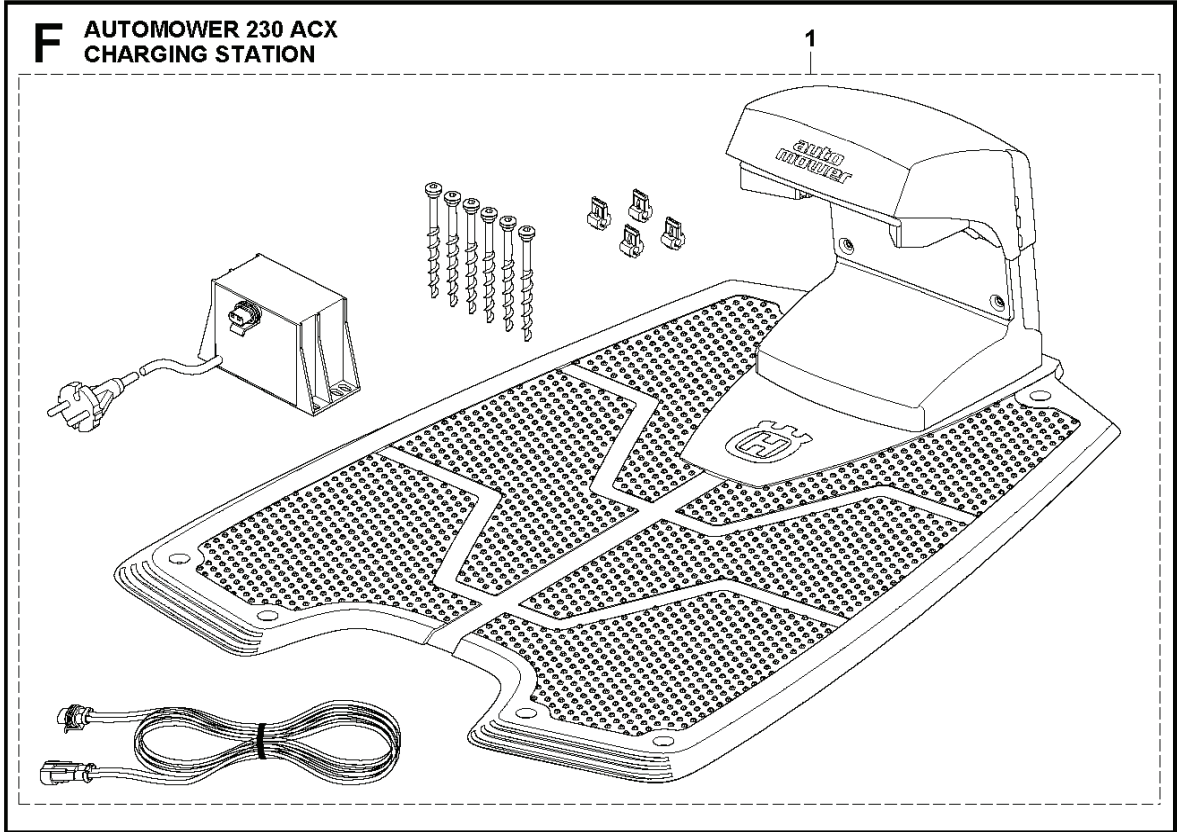

F AUTOMOWER 230 ACX
CHARGING STATION

PXM_REF	PXM_PARTNO	DESCRIPTION	PXM_REMARK	QTY.
1	575550801	CHARGING STATION	(EU)	1
1	575550802	CHARGING STATION	(UK/IRL)	1
1	575550803	CHARGING STATION	(CH)	1
1	575550804	CHARGING STATION	(US/CA/MX)	1
1	575550805	CHARGING STATION	(AU/NZ)	1