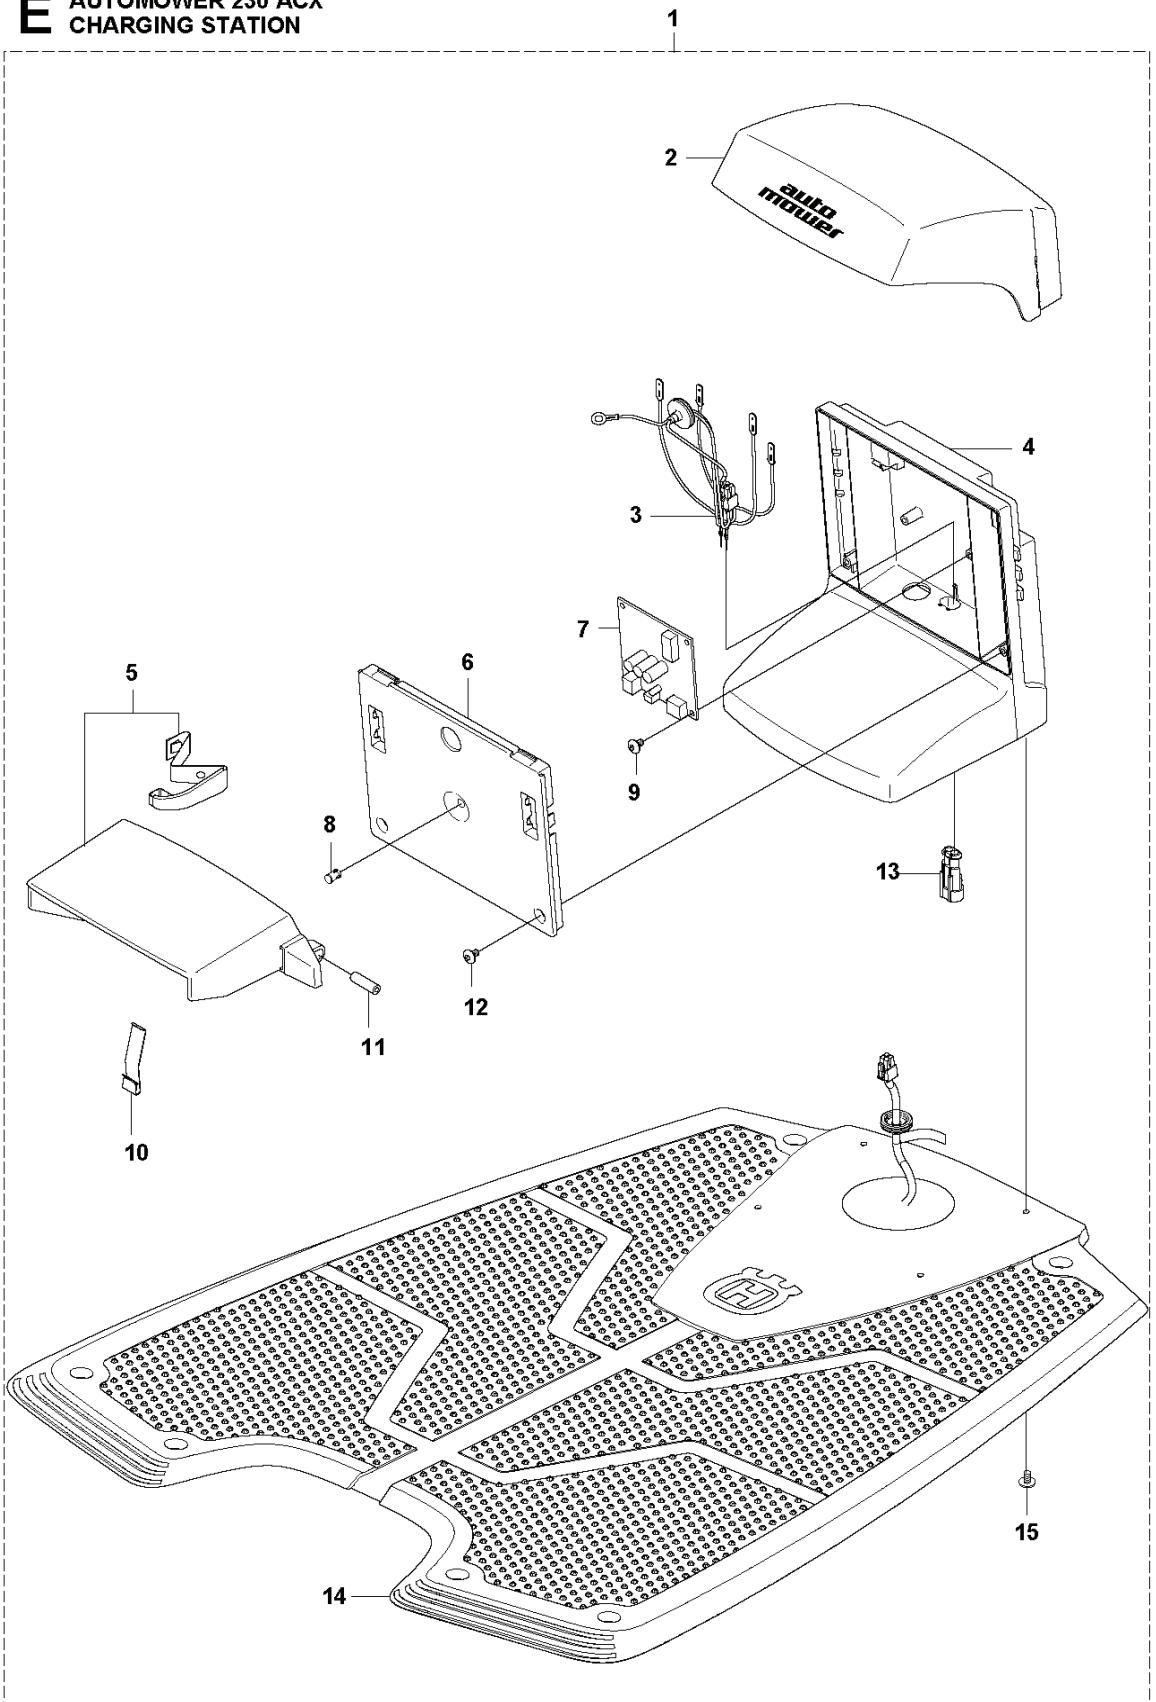

HUSQVARNA - SPARE PARTS CATALOGUE
: HUSQVARNA AUTOMOWER® 230 ACX LIMITED EDITION

Spare parts list

SPARE PARTS LIST

H AUTOMOWER 230 ACX ACCESSORIES

PXM_REF	PXM_PARTNO	DESCRIPTION	PXM_REMARK	QTY.
1	535138702	BLADE SET	Carbon steel, 9pcs	1
1	577864401	BLADE SET	Carbon steel, Blister Pack, 9pcs	1
1	535138802	BLADE SET	Carbon steel, 30pcs	1
1	505127802	BLADE SET	Carbon steel, 500pcs	1
2	577606402	BLADE SET	Carbon steel, Thick, 9pcs	1
2	577864601	BLADE SET	Carbon steel, Thick, Blister Pack, 9pcs	1
2	577606502	BLADE SET	Carbon steel, Thick, 30pcs	1
2	577606602	BLADE SET	Carbon steel, Thick, 300pcs	1
3	535132302	WIRING	(USB)	1
4	577858102	DVD		1
5	578051302	GREASE	Yellow (300 ml)	1
5	579381902	GREASE	Transparent (300 ml)	1
6	578051301	GREASE	Yellow (85 ml)	1
6	579381901	GREASE	Transparent (85 ml)	1
7	522736501	ADAPTER	code transfer unit	1
8	577606801	TEST EQUIPMENT		1
9	504821301	WALL HANGER		1
10	522425801	BOOSTER		1
11	505132701	BRUSH KIT	Incl Brush, 6pcs	1
11	577865001	BRUSH KIT	Incl Brush, Blister Pack, 6pcs	1
12	505132801	BRUSH	6pcs	1
13	522916701	BAG		1
14	575231702	WHEEL KIT	(400g)	1
14	577865101	WHEEL KIT	(400g), Blister pack, 2pcs	1
15	575242402	GPS MODULE	compl GPS module	1
16	504821401	HOUSING	compl	1
17	575238601	SCREW KIT	6pcs	1 16
18	505250701	KIT		2 16
19	505188101	LOCKWASHER		2 16
20	505123601	PEN		4 16
21	505229401	WASHER		1 16
22	505123201	HOUSING		1 16

E AUTOMOWER 230 ACX
CHARGING STATION

PXM_REF	PXM_PARTNO	DESCRIPTION	PXM_REMARK	QTY.
1	574902002	CHARGING STATION		1
1	574902005	CHARGING STATION	(CH)	1
2	535124702	COVER		1
3	544983807	WIRING ASSY		1
3	544983809	WIRING ASSY	(CH)	1
4	574827501	BODY		1
5	510059702	CONSOLE ASSY	Charging Plate	1
6	535124401	HUB CAP		1
7	578788401	PRINTED CIRCUIT ASSY		1
7	578788601	PRINTED CIRCUIT ASSY	(CH)	1
8	535128702	DIODE LENS		1
9	575543310	SCREW		2
10	535128601	SPRING PLATE		2
11	535125001	PEN		2
12	575543314	SCREW		2
13	535128501	CONTACT		1
14	575231601	CHARGING PLATE		1
15	575543314	SCREW		4