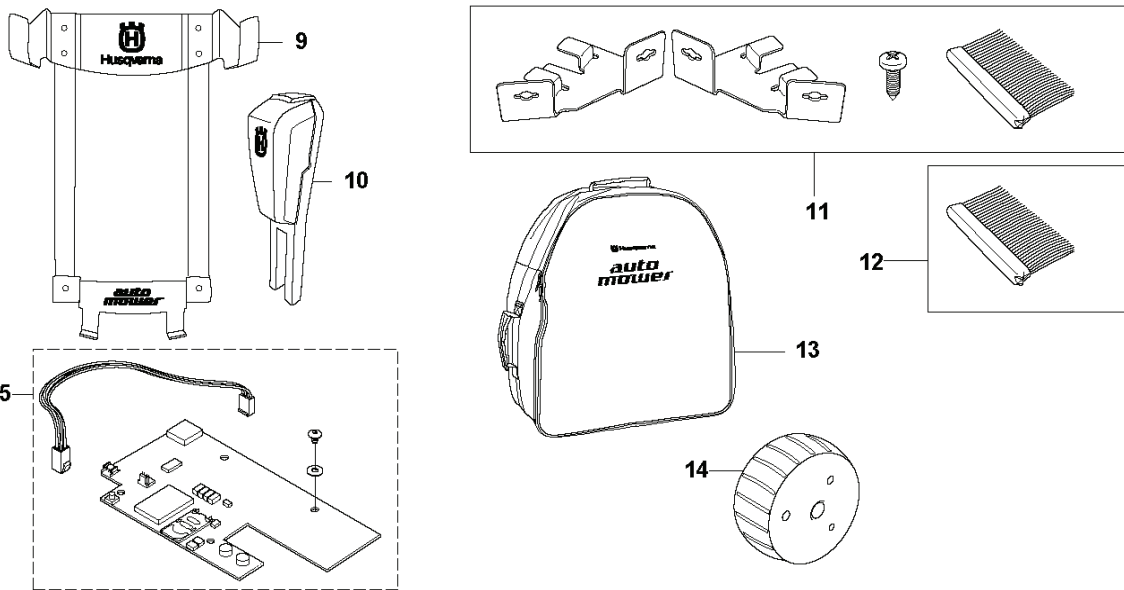

H AUTOMOWER 230 ACX ACCESSORIES

PXM_REF	PXM_PARTNO	DESCRIPTION	PXM_REMARK	QTY.
1	535138702	BLADE SET	Carbon steel, 9pcs	1
1	577864401	BLADE SET	Carbon steel, Blister Pack, 9pcs	1
1	535138802	BLADE SET	Carbon steel, 30pcs	1
1	505127802	BLADE SET	Carbon steel, 500pcs	1
2	577606402	BLADE SET	Carbon steel, Thick, 9pcs	1
2	577864601	BLADE SET	Carbon steel, Thick, Blister Pack, 9pcs	1
2	577606502	BLADE SET	Carbon steel, Thick, 30pcs	1
2	577606602	BLADE SET	Carbon steel, Thick, 300pcs	1
3	535132302	WIRING	(USB)	1
4	577858102	DVD		1
5	578051302	GREASE	Yellow (300 ml)	1
5	579381902	GREASE	Transparent (300 ml)	1
6	578051301	GREASE	Yellow (85 ml)	1
6	579381901	GREASE	Transparent (85 ml)	1
7	522736501	ADAPTER	code transfer unit	1
8	577606801	TEST EQUIPMENT		1
9	504821301	WALL HANGER		1
10	522425801	BOOSTER		1
11	505132701	BRUSH KIT	Incl Brush, 6pcs	1
11	577865001	BRUSH KIT	Incl Brush, Blister Pack, 6pcs	1
12	505132801	BRUSH	6pcs	1
13	522916701	BAG		1
14	575231702	WHEEL KIT	(400g)	1
14	577865101	WHEEL KIT	(400g), Blister pack, 2pcs	1
15	575242402	GPS MODULE	compl GPS module	1
16	504821401	HOUSING	compl	1
17	575238601	SCREW KIT	6pcs	1 16
18	505250701	KIT		2 16
19	505188101	LOCKWASHER		2 16
20	505123601	PEN		4 16
21	505229401	WASHER		1 16
22	505123201	HOUSING		1 16