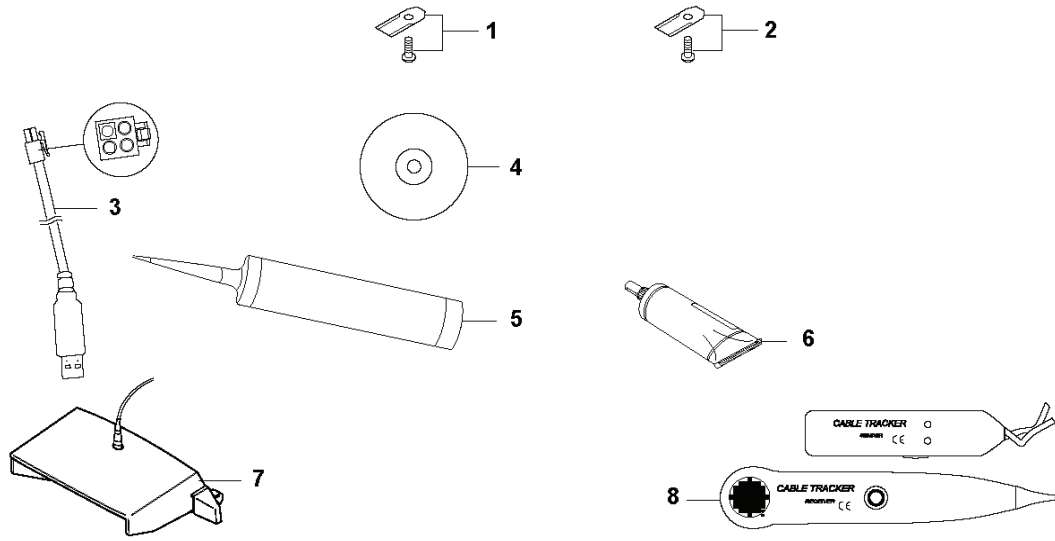

HUSQVARNA - SPARE PARTS CATALOGUE
: HUSQVARNA AUTOMOWER® 230 ACX LIMITED EDITION

Spare parts list

SPARE PARTS LIST

H AUTOMOWER 230 ACX ACCESSORIES

PXM_REF	PXM_PARTNO	DESCRIPTION	PXM_REMARK	QTY.
1	535138702	BLADE SET	Carbon steel, 9pcs	1
1	577864401	BLADE SET	Carbon steel, Blister Pack, 9pcs	1
1	535138802	BLADE SET	Carbon steel, 30pcs	1
1	505127802	BLADE SET	Carbon steel, 500pcs	1
2	577606402	BLADE SET	Carbon steel, Thick, 9pcs	1
2	577864601	BLADE SET	Carbon steel, Thick, Blister Pack, 9pcs	1
2	577606502	BLADE SET	Carbon steel, Thick, 30pcs	1
2	577606602	BLADE SET	Carbon steel, Thick, 300pcs	1
3	535132302	WIRING	(USB)	1
4	577858102	DVD		1
5	578051302	GREASE	Yellow (300 ml)	1
5	579381902	GREASE	Transparent (300 ml)	1
6	578051301	GREASE	Yellow (85 ml)	1
6	579381901	GREASE	Transparent (85 ml)	1
7	522736501	ADAPTER	code transfer unit	1
8	577606801	TEST EQUIPMENT		1
9	504821301	WALL HANGER		1
10	522425801	BOOSTER		1
11	505132701	BRUSH KIT	Incl Brush, 6pcs	1
11	577865001	BRUSH KIT	Incl Brush, Blister Pack, 6pcs	1
12	505132801	BRUSH	6pcs	1
13	522916701	BAG		1
14	575231702	WHEEL KIT	(400g)	1
14	577865101	WHEEL KIT	(400g), Blister pack, 2pcs	1
15	575242402	GPS MODULE	compl GPS module	1
16	504821401	HOUSING	compl	1
17	575238601	SCREW KIT	6pcs	1 16
18	505250701	KIT		2 16
19	505188101	LOCKWASHER		2 16
20	505123601	PEN		4 16
21	505229401	WASHER		1 16
22	505123201	HOUSING		1 16

E AUTOMOWER 230 ACX
CHARGING STATION

PXM_REF	PXM_PARTNO	DESCRIPTION	PXM_REMARK	QTY.
1	574902002	CHARGING STATION		1
1	574902005	CHARGING STATION	(CH)	1
2	535124702	COVER		1
3	544983807	WIRING ASSY		1
3	544983809	WIRING ASSY	(CH)	1
4	574827501	BODY		1
5	510059702	CONSOLE ASSY	Charging Plate	1
6	535124401	HUB CAP		1
7	578788401	PRINTED CIRCUIT ASSY		1
7	578788601	PRINTED CIRCUIT ASSY	(CH)	1
8	535128702	DIODE LENS		1
9	575543310	SCREW		2
10	535128601	SPRING PLATE		2
11	535125001	PEN		2
12	575543314	SCREW		2
13	535128501	CONTACT		1
14	575231601	CHARGING PLATE		1
15	575543314	SCREW		4