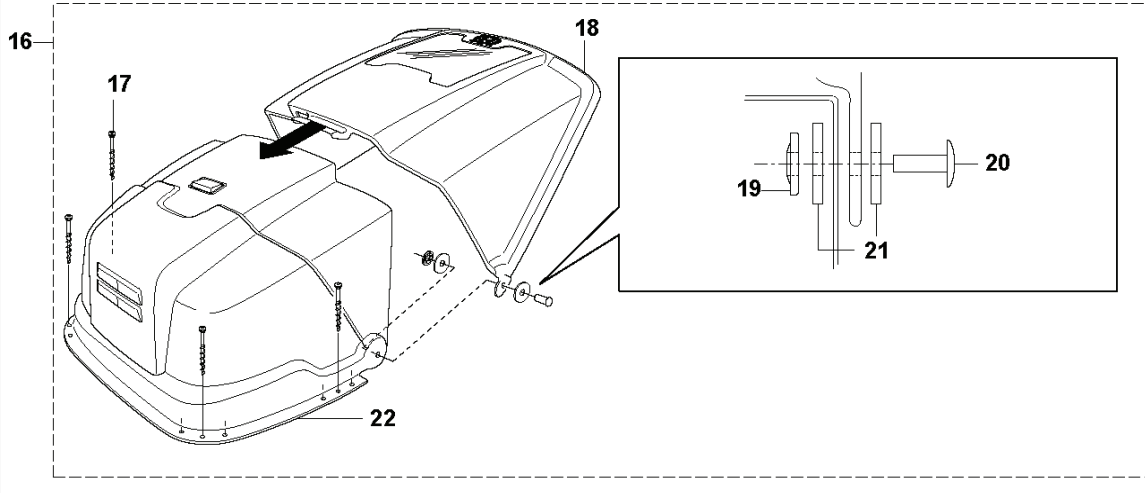

H AUTOMOWER 230 ACX ACCESSORIES

PXM_REF	PXM_PARTNO	DESCRIPTION	PXM_REMARK	QTY.
1	535138702	BLADE SET	Carbon steel, 9pcs	1
1	577864401	BLADE SET	Carbon steel, Blister Pack, 9pcs	1
1	535138802	BLADE SET	Carbon steel, 30pcs	1
1	505127802	BLADE SET	Carbon steel, 500pcs	1
2	577606402	BLADE SET	Carbon steel, Thick, 9pcs	1
2	577864601	BLADE SET	Carbon steel, Thick, Blister Pack, 9pcs	1
2	577606502	BLADE SET	Carbon steel, Thick, 30pcs	1
2	577606602	BLADE SET	Carbon steel, Thick, 300pcs	1
3	535132302	WIRING	(USB)	1
4	577858102	DVD		1
5	578051302	GREASE	Yellow (300 ml)	1
5	579381902	GREASE	Transparent (300 ml)	1
6	578051301	GREASE	Yellow (85 ml)	1
6	579381901	GREASE	Transparent (85 ml)	1
7	522736501	ADAPTER	code transfer unit	1
8	577606801	TEST EQUIPMENT		1
9	504821301	WALL HANGER		1
10	522425801	BOOSTER		1
11	505132701	BRUSH KIT	Incl Brush, 6pcs	1
11	577865001	BRUSH KIT	Incl Brush, Blister Pack, 6pcs	1
12	505132801	BRUSH	6pcs	1
13	522916701	BAG		1
14	575231702	WHEEL KIT	(400g)	1
14	577865101	WHEEL KIT	(400g), Blister pack, 2pcs	1
15	575242402	GPS MODULE	compl GPS module	1
16	504821401	HOUSING	compl	1
17	575238601	SCREW KIT	6pcs	1 16
18	505250701	KIT		2 16
19	505188101	LOCKWASHER		2 16
20	505123601	PEN		4 16
21	505229401	WASHER		1 16
22	505123201	HOUSING		1 16