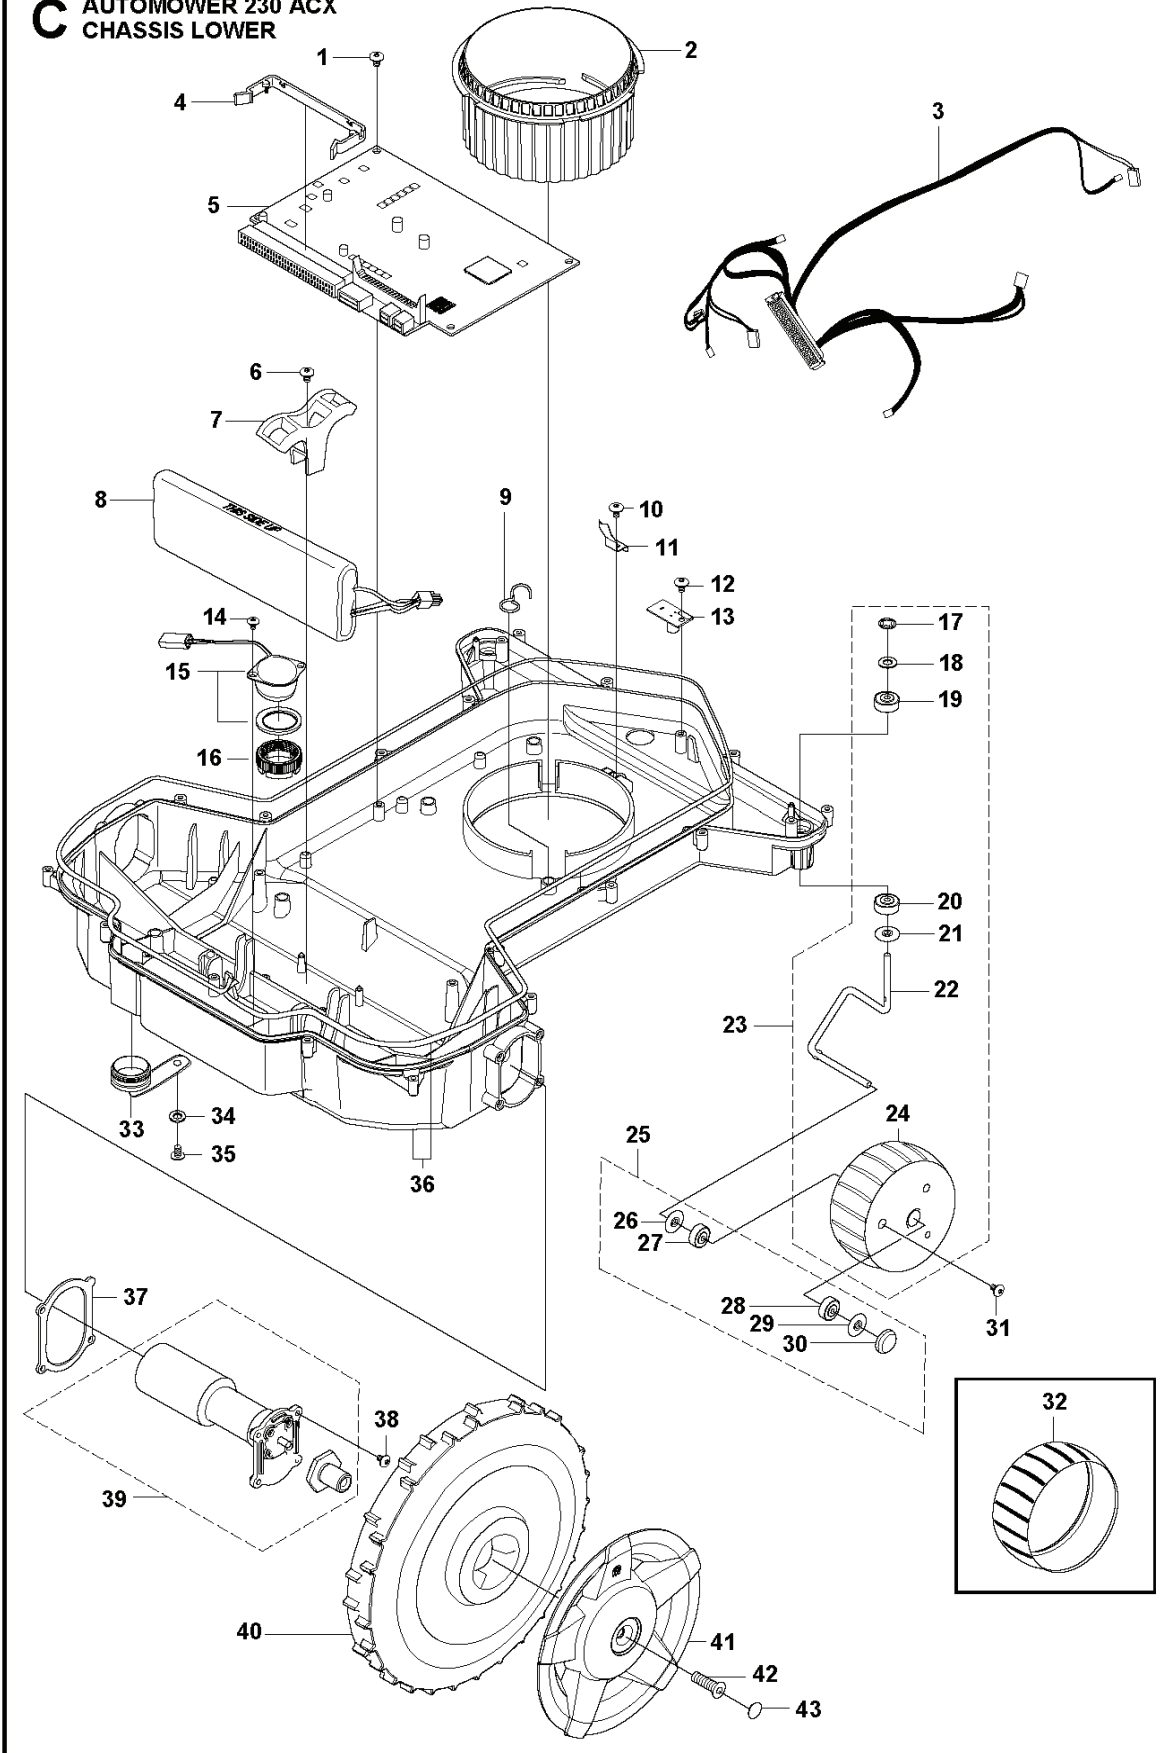

C AUTOMOWER 230 ACX
CHASSIS LOWER

PXM_REF	PXM_PARTNO	DESCRIPTION	PXM_REMARK	QTY.
1	575543310	SCREW		4
2	535122102	NUT		1
3	501003703	WIRING ASSY		1
4	578056101	CLIP		1
4	578056102	CLIP		50
5	578786101	PRINTED CIRCUIT ASSY		1
6	575543314	SCREW		2
7	544907801	BRACKET		2
8	535120901	BATTERY		2
9	535139601	CABLE HOLDER		1
10	535130314	SCREW ITPANT		1
11	535122401	LOCKING SPRING		1
12	575543310	SCREW		2
13	578788803	PRINTED CIRCUIT ASSY		2
14	502859601	SCREW		2
15	501004201	LOUD SPEAKER		1
16	579521201	NUT		1
17	735584109	WASHER		2 23
18	734115209	WASHER		2 23
19	522505001	BALL BEARING		2 23
19	593081101	BALL BEARING	Tube 50 pcs	1
20	522505001	BALL BEARING		2 23
21	535087802	WASHER		2 23
22	522504801	SPINDLE		2 23
23	522664502	WHEEL KIT	compl	1
24	575231701	WHEEL ASSY		2 23
25	523343701	BEARING KIT	compl	1 23
26	535087802	WASHER		2
27	522505001	BALL BEARING		2
28	522505001	BALL BEARING		2
29	535087802	WASHER		2
30	521933101	COVER WASHER		2
31	575507601	SCREW ITPANT		6
32	574449801	WHEEL		2
33	574427402	PLUG		1
34	734113741	WASHER		1
35	575543314	SCREW		1
36	575943901	CHASSIS		1
37	535139203	GASKET		2
38	575543316	SCREW		8
39	544907003	WHEEL MOTOR ASSY	compl	2
40	544905804	REAR WHEEL		2
41	544905102	HUB CAP		2
42	535139401	SCREW IHCSFM		2
43	504200801	COVER WASHER		2