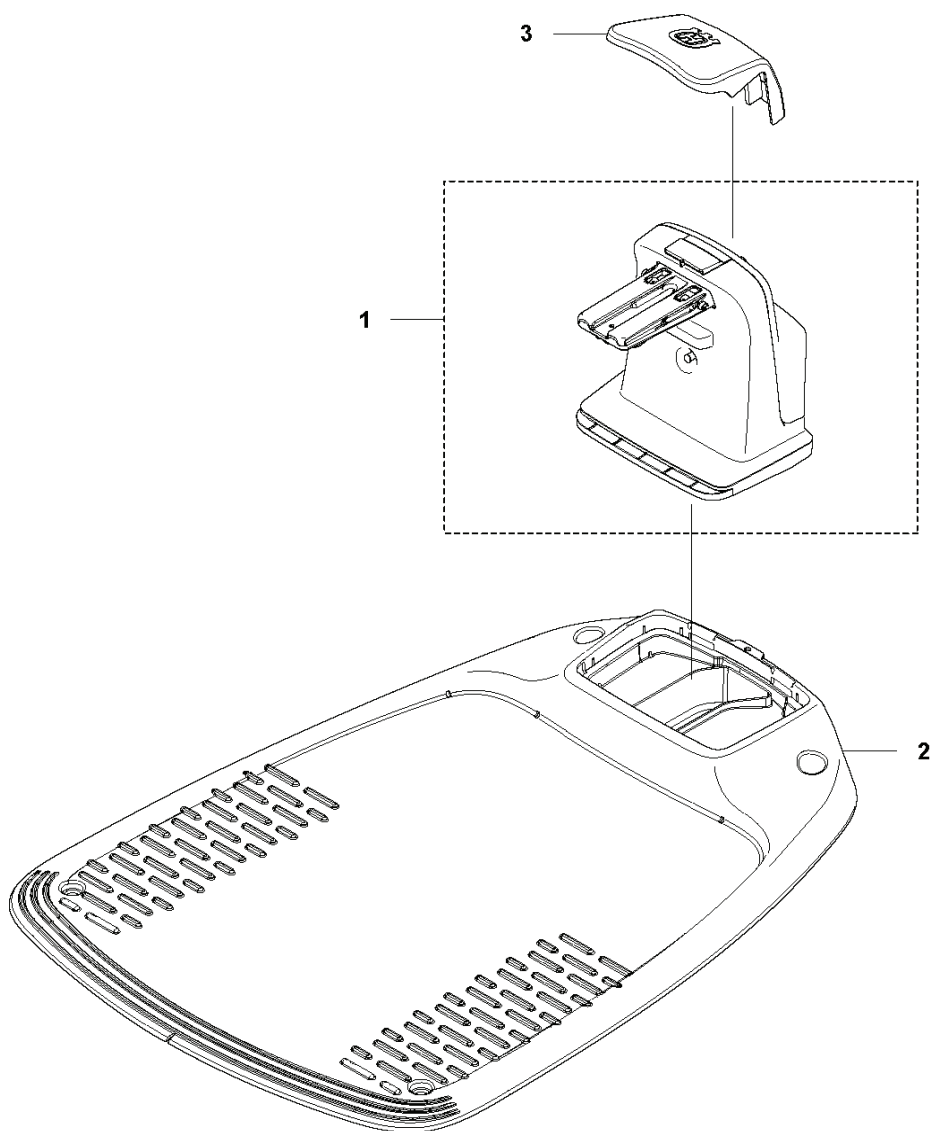

E AUTOMOWER 115H
CHARGING STATION

PXM_REF	PXM_PARTNO	DESCRIPTION	PXM_REMARK	QTY.
1	593246402	CHARGING TOWER		1
2	593735701	PLATE	Charging	1
3	591434201	CAP	Husqvarna	1