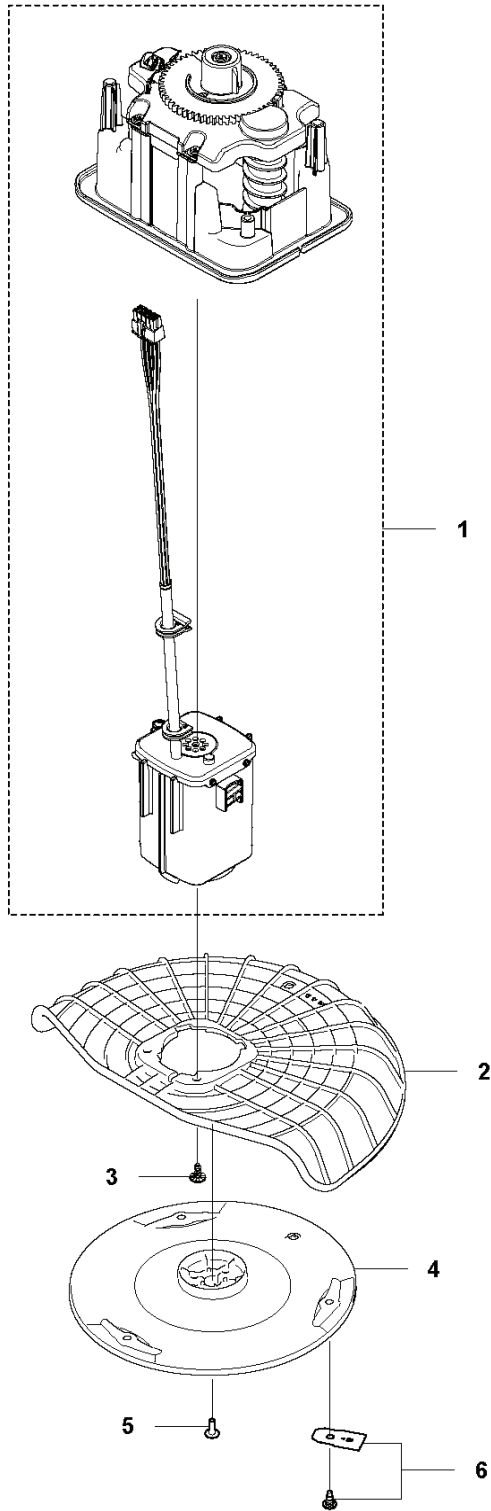

HUSQVARNA - SPARE PARTS CATALOGUE

: HUSQVARNA AUTOMOWER® 115H

Spare parts list

SPARE PARTS LIST

A AUTOMOWER 115H
BODY

PXM_REF	PXM_PARTNO	DESCRIPTION	PXM_REMARK	QTY.
1	593734801	COVER	Top Cover with Husqvarna loggo	1
2	593734901	BUMPER	Front	1
3	593735001	BUMPER	Rear	1
4	593735101	HATCH	AM 115H	1
5	588470201	SPRING		2
6	597098601	BODY ASSY		1

B AUTOMOWER 115H
CHASSIS UPPER

PXM_REF	PXM_PARTNO	DESCRIPTION	PXM_REMARK	QTY.
1	586038901	COVER		1
2	596617801	KEYBOARD	Display AM115H	1
3	577753701	FILTER		1
4	576242201	SPRING		2
5	596385801	BUTTON ASSY		1
6	574450101	SCREW ITPANT		8
7	594027801	KNOB		1
8	596253801	PRINTED CIRCUIT ASSY	HMI	1
9	590110601	CABLE ASSY	HMI	1
10	591434103	CHASSIS	Upper	1
11	593148901	WIRING ASSY		1

PXM_REF	PXM_PARTNO	DESCRIPTION	PXM_REMARK	QTY.
1	590770701	COLUMN ASSY		4
2	591474201	CLIP	PCBA Clip	1
3	592909901	PRINTED CIRCUIT ASSY	Main Board	1
4	589350801	WIRING ASSY		1
5	574874711	SEALING STRIP	Cutting System	1
6	593265701	SEAL KIT	2 Sealings strips+1 Air filter	1
6	574874710	SEALING STRIP	Chassis	1
7	574450101	SCREW ITXPANT		2
8	592909801	PRINTED CIRCUIT ASSY	Loop Sensor	1
9	593735201	CHASSIS	Lower	1
10	587449404	MOTOR KIT	Wheel motor	1
11	574450101	SCREW ITXPANT		8
12	582280201	WHEEL KIT		2
13	586210601	WASHER		2
14	731432401	HEXAGON THIN NUT		2
16	579505502	HUB CAP		2
17	574450101	SCREW ITXPANT		2
18	593094601	SENSOR ASSY		1
19	589351101	WIRING ASSY	Charging Cable	1
20	589351001	WIRING ASSY	Modular Jack	1
21	593735501	HOUSING	Two Wheel High-Cut	1
22	593247201	BATTERY		1
23	582824901	COVER	Battery	1
24	574450101	SCREW ITXPANT		2
25	589300801	WHEEL ASSY		2
27	591203602	WIRING ASSY	Battery	1

D AUTOMOWER 115H
BLADE MOTOR & CUTTING EQUIPMENT

PXM_REF	PXM_PARTNO	DESCRIPTION	PXM_REMARK	QTY.
1	595158701	CUTTING SYSTEM	High-Cut	1
2	593735301	GUARD	Cutting Disc	1
3	574450101	SCREW ITPANT		1
4	593589301	CUTTING DISC		1
5	590508701	SCREW	Cutting Disc	3
6	577864603	BLADE SET	Long life-Safety Blade, Blister, 9 pcs	1