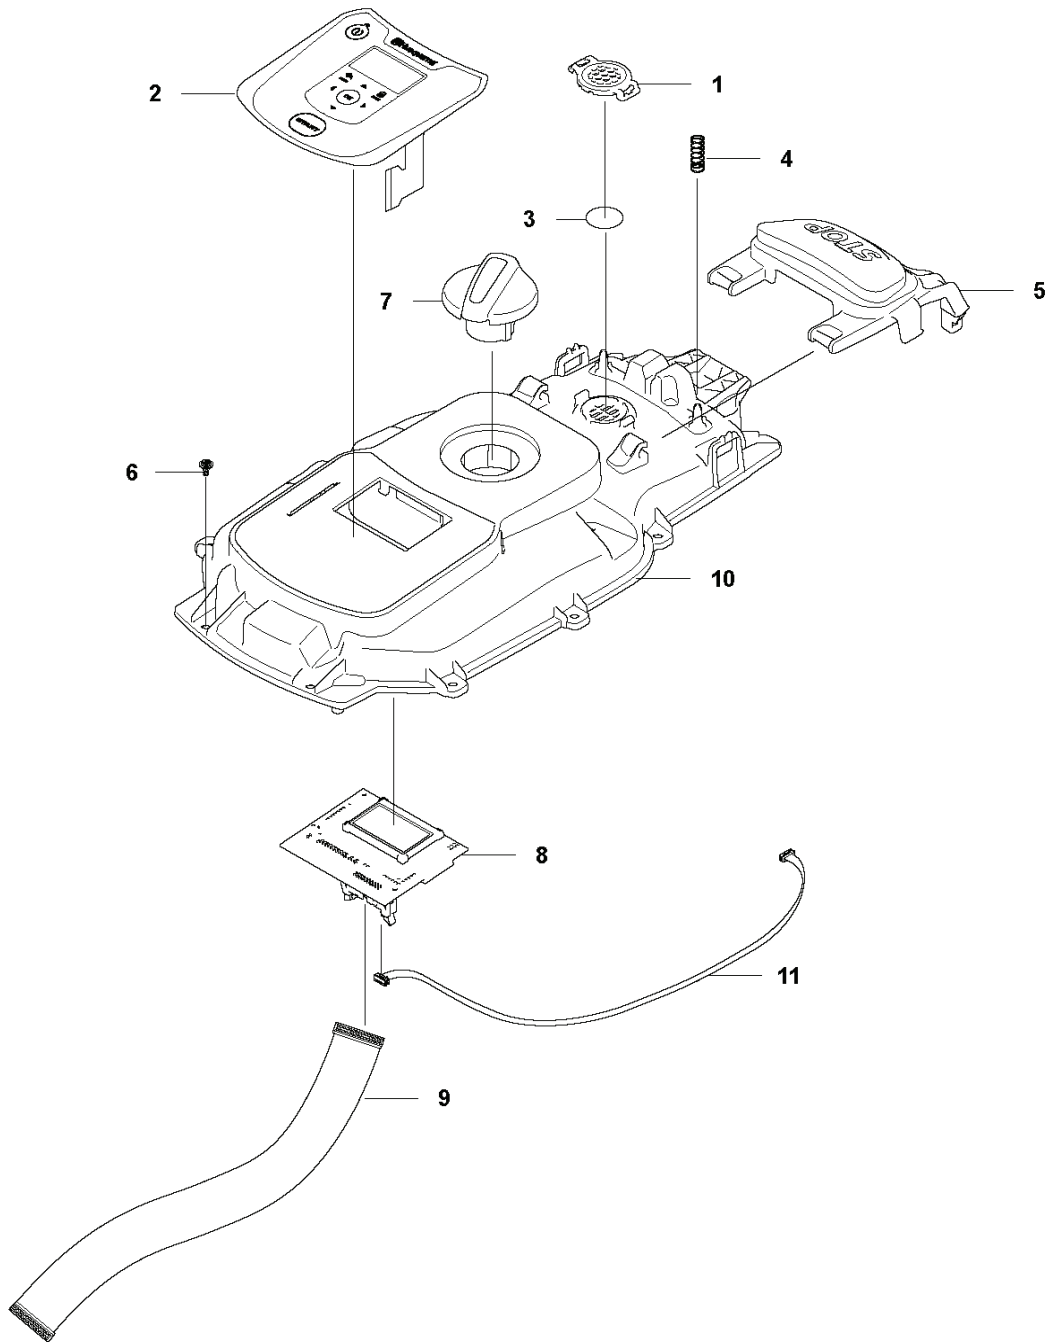

HUSQVARNA - SPARE PARTS CATALOGUE

: HUSQVARNA AUTOMOWER® 115H

Spare parts list

SPARE PARTS LIST

A AUTOMOWER 115H
BODY

PXM_REF	PXM_PARTNO	DESCRIPTION	PXM_REMARK	QTY.
1	593734801	COVER	Top Cover with Husqvarna loggo	1
2	593734901	BUMPER	Front	1
3	593735001	BUMPER	Rear	1
4	593735101	HATCH	AM 115H	1
5	588470201	SPRING		2
6	597098601	BODY ASSY		1

B AUTOMOWER 115H
CHASSIS UPPER

PXM_REF	PXM_PARTNO	DESCRIPTION	PXM_REMARK	QTY.
1	586038901	COVER		1
2	596617801	KEYBOARD	Display AM115H	1
3	577753701	FILTER		1
4	576242201	SPRING		2
5	596385801	BUTTON ASSY		1
6	574450101	SCREW ITPANT		8
7	594027801	KNOB		1
8	596253801	PRINTED CIRCUIT ASSY	HMI	1
9	590110601	CABLE ASSY	HMI	1
10	591434103	CHASSIS	Upper	1
11	593148901	WIRING ASSY		1

PXM_REF	PXM_PARTNO	DESCRIPTION	PXM_REMARK	QTY.
1	590770701	COLUMN ASSY		4
2	591474201	CLIP	PCBA Clip	1
3	592909901	PRINTED CIRCUIT ASSY	Main Board	1
4	589350801	WIRING ASSY		1
5	574874711	SEALING STRIP	Cutting System	1
6	593265701	SEAL KIT	2 Sealings strips+1 Air filter	1
6	574874710	SEALING STRIP	Chassis	1
7	574450101	SCREW ITXPANT		2
8	592909801	PRINTED CIRCUIT ASSY	Loop Sensor	1
9	593735201	CHASSIS	Lower	1
10	587449404	MOTOR KIT	Wheel motor	1
11	574450101	SCREW ITXPANT		8
12	582280201	WHEEL KIT		2
13	586210601	WASHER		2
14	731432401	HEXAGON THIN NUT		2
16	579505502	HUB CAP		2
17	574450101	SCREW ITXPANT		2
18	593094601	SENSOR ASSY		1
19	589351101	WIRING ASSY	Charging Cable	1
20	589351001	WIRING ASSY	Modular Jack	1
21	593735501	HOUSING	Two Wheel High-Cut	1
22	593247201	BATTERY		1
23	582824901	COVER	Battery	1
24	574450101	SCREW ITXPANT		2
25	589300801	WHEEL ASSY		2
27	591203602	WIRING ASSY	Battery	1

D AUTOMOWER 115H
BLADE MOTOR & CUTTING EQUIPMENT

PXM_REF	PXM_PARTNO	DESCRIPTION	PXM_REMARK	QTY.
1	595158701	CUTTING SYSTEM	High-Cut	1
2	593735301	GUARD	Cutting Disc	1
3	574450101	SCREW ITPANT		1
4	593589301	CUTTING DISC		1
5	590508701	SCREW	Cutting Disc	3
6	577864603	BLADE SET	Long life-Safety Blade, Blister, 9 pcs	1