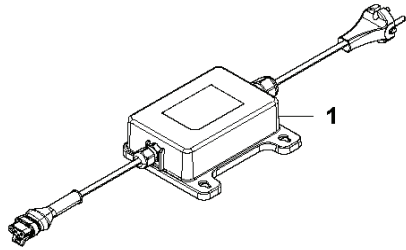

F AUTOMOWER 115H
INSTALLATION ACCESSORIES

PXM_REF	PXM_PARTNO	DESCRIPTION	PXM_REMARK	QTY.
1	590442204	POWER UNIT	US, Desktop	1
3	579825101	CABLE ASSY	Low Voltage Cable 20 m	1
3	579825102	CABLE ASSY	Low Voltage Cable 10 m	1
3	579825103	CABLE ASSY	Low Voltage Cable 3 m	1
3	579825104	CABLE ASSY	Low Voltage Cable 5 m	1
4	583973401	STAPLE	100 pcs. Unbranded	1
4	577864201	STAPLE	100 pcs. Husqvarna Blister	1
5	577864901	SCREW	Screw Kit, Blister pack 3 pcs	1
6	577864301	WIRE	Loop Wire, Blister pack(150 m)	1
6	580662002	WIRE	Loop Wire, (150 m)	1
6	577864302	WIRE	Loop Wire, Blister pack(50 m)	1
7	577606604	BLADE SET	Long life-Safety Blade, 300 pcs	1
7	577864603	BLADE SET	Long life-Safety Blade, Blister, 9 pcs	1
7	577606505	BLADE SET	Long life-Safety Blade, 45 pcs	1
8	535129001	CONNECTOR	Loop Wire connector, MOQ 10 pcs	1
8	535129002	CONNECTOR	Lopp Wrie connector, 100 pcs	1
8	577864801	CONNECTOR	Loop Wire connector, 5 pcs, Blister Pack	1
9	501980201	COUPLER	Splicer, MOQ 10 pcs	1
9	501980203	COUPLER	Splicer, 100 pcs	1
9	577864701	COUPLER	Splicer, 5 pcs, Blister Pack	1
10	590855001	BOX	Cable Connector Protection	1
13	596339801	TOOL	Bit for Automower Blades MOQ 5 pcs	1