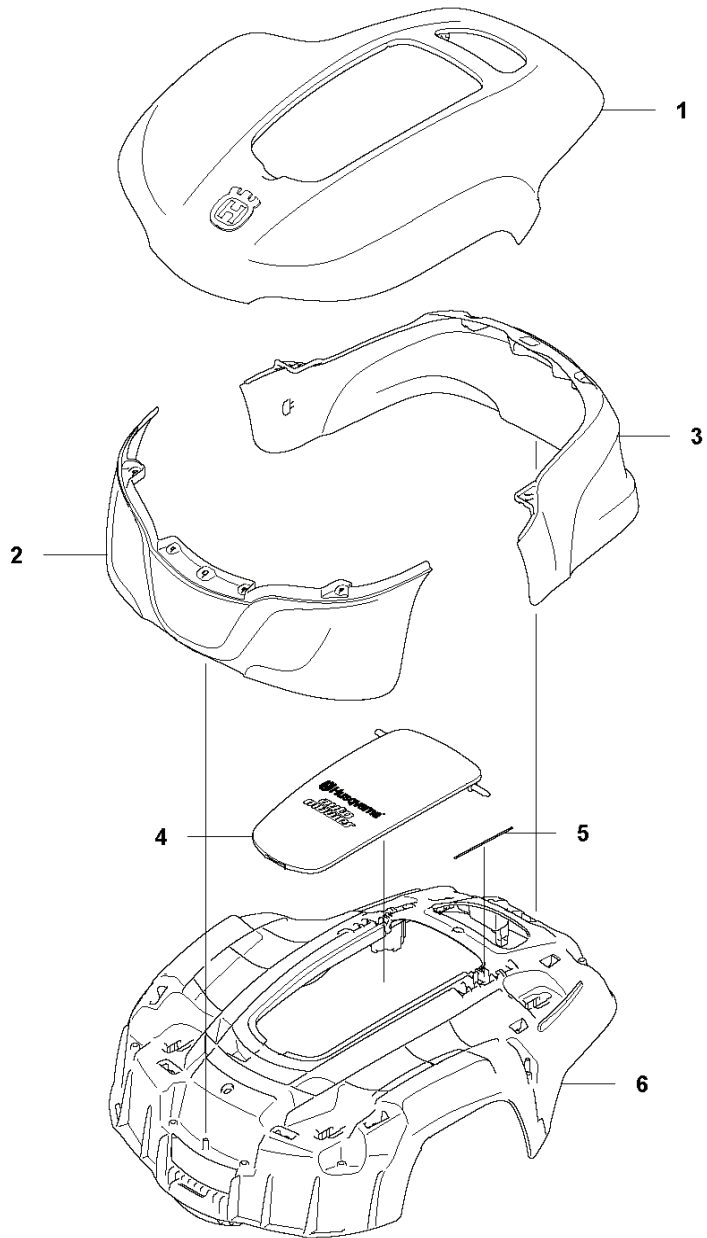

HUSQVARNA - SPARE PARTS CATALOGUE

: HUSQVARNA AUTOMOWER® 115H

Spare parts list

SPARE PARTS LIST

A AUTOMOWER 115H
BODY

PXM_REF	PXM_PARTNO	DESCRIPTION	PXM_REMARK	QTY.
1	593734801	COVER	Top Cover with Husqvarna loggo	1
2	593734901	BUMPER	Front	1
3	593735001	BUMPER	Rear	1
4	593735101	HATCH	AM 115H	1
5	588470201	SPRING		2
6	597098601	BODY ASSY		1

B AUTOMOWER 115H
CHASSIS UPPER

PXM_REF	PXM_PARTNO	DESCRIPTION	PXM_REMARK	QTY.
1	586038901	COVER		1
2	596617801	KEYBOARD	Display AM115H	1
3	577753701	FILTER		1
4	576242201	SPRING		2
5	596385801	BUTTON ASSY		1
6	574450101	SCREW ITPANT		8
7	594027801	KNOB		1
8	596253801	PRINTED CIRCUIT ASSY	HMI	1
9	590110601	CABLE ASSY	HMI	1
10	591434103	CHASSIS	Upper	1
11	593148901	WIRING ASSY		1