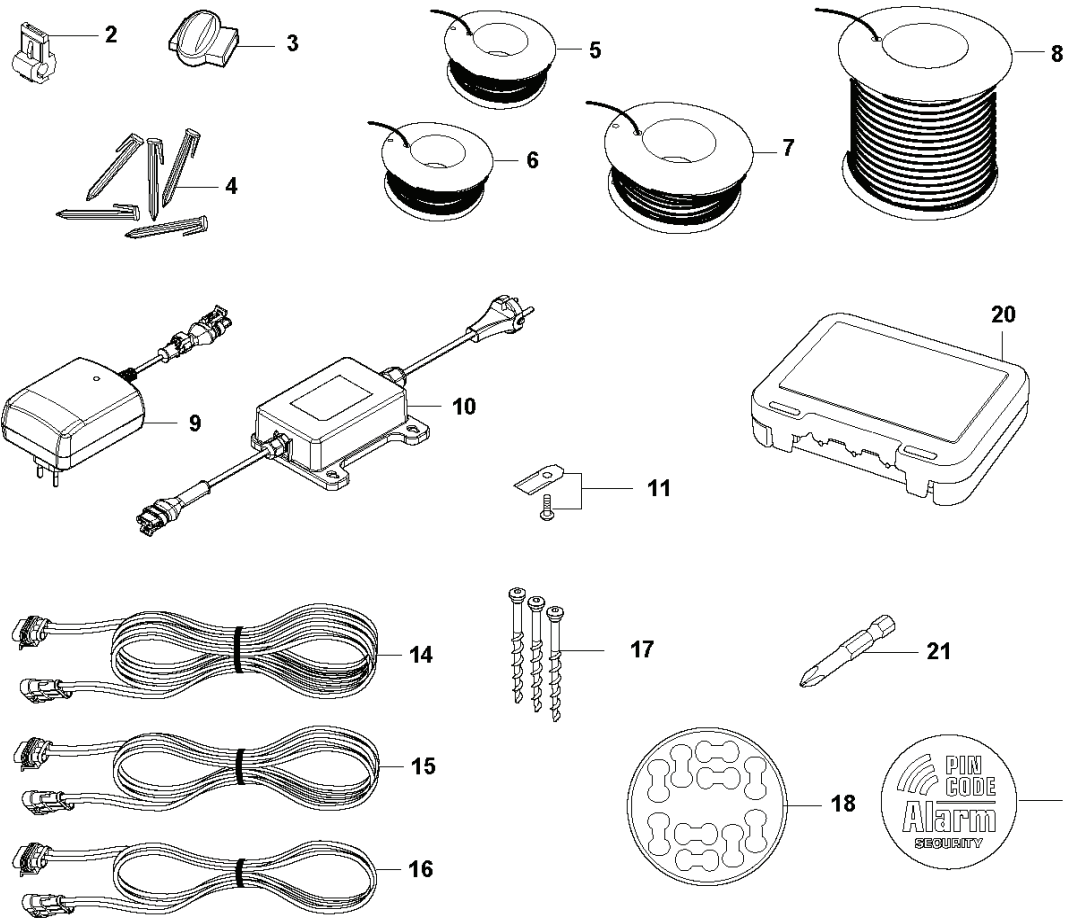

F AUTOMOWER 105 INSTALLATION ACCESSORIES

PXM_REF	PXM_PARTNO	DESCRIPTION	PXM_REMARK	QTY.
1	967623601	INSTALLATION KIT	Installation KIT S: Wire (150 m), Staples (300 pcs), Connectors (3 pcs), Couplers (5 pcs)	1
1	967623602	INSTALLATION KIT	Installation KIT M: Wire (250 m), Staples (400 pcs), Connectors (3 pcs), Couplers (5 pcs)	1
1	967623603	INSTALLATION KIT	Installation KIT L: Wire (400 m), Staples (600 pcs), Connectors (5 pcs), Couplers (5 pcs)	1
2	535129001	CONNECTOR	Loop Wire Connector	1
2	535129002	CONNECTOR	Loop Wire Connector, Blister Pack, 100 pcs	1
2	577864801	CONNECTOR	Loop Wire Connector, Blister Pack, 5 pcs	1
3	501980201	COUPLER	Coupler, 1 pcs	1
3	501980203	COUPLER	Coupler, 100 pcs	1
3	577864701	COUPLER	Coupler, Blister Pack, 5 pcs	1
4	577864201	STAPLE	100 pcs 85mm	1
5	577864302	WIRE	Loop Wire, Blister Pack (50 m)	1
5	597237801	WIRE	Loop Wire (150 m)	1
7	580662006	WIRE	Loop Wire (250 m)	1
8	580662004	WIRE	Wire (800 m)	1
9	593163601	POWER SUPPLY	Power Supply Unit EU	1
10	590442202	POWER UNIT	Power Supply Unit UK	1
10	590442203	POWER SUPPLY	Power Supply Unit CH	1
10	590442206	POWER UNIT	Power Supply Unit JP	1
10	584862601	POWER UNIT	EU	1
10	584862605	POWER UNIT	Power Supply Unit AU-NZ	1
11	577606604	BLADE SET	Long Life - Safety Blade, 300 pcs	1
11	577864603	BLADE SET	Long Life - Safety Blade, Blister pack, 9 pcs	1
11	577606505	BLADE SET	Long Life - Safety Blade, 45 pcs	1
14	579825101	CABLE ASSY	Low Voltage Cable 20 m	1
15	579825102	CABLE ASSY	Low Voltage Cable 10 m	1
16	579825103	CABLE ASSY	Low Voltage Cable 3 m	1
16	579825104	CABLE ASSY	Low Voltage Cable (5 m)	1
17	577864901	SCREW	Anchor Screw KIT, Blister Pack, 3 pcs	1
18	586277901	STICKER	Sticker, Cable Markers, 10 pcs	1
19	579571201	LABEL	Label Alarm	1
20	590855001	BOX	Cable Connector Protection	1
21	596339801	TOOL	Bit for Automower blades MOQ 5 pcs	1