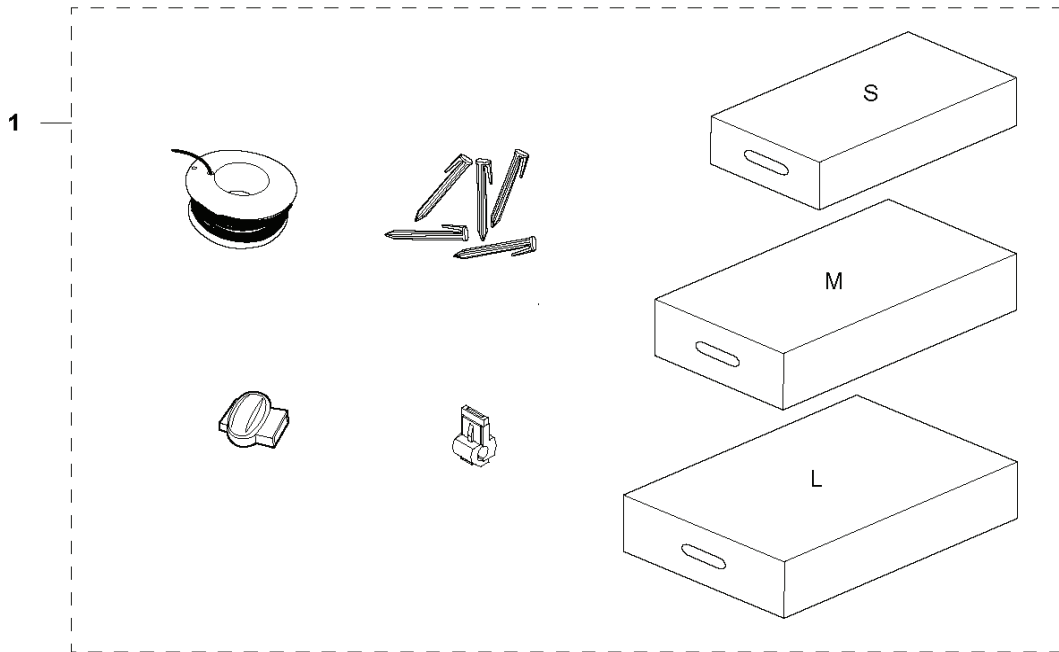

F AUTOMOWER 105 INSTALLATION ACCESSORIES

PXM_REF	PXM_PARTNO	DESCRIPTION	PXM_REMARK	QTY.
1	967623601	INSTALLATION KIT	Installation KIT S: Wire (150 m), Staples (300 pcs), Connectors (3 pcs), Couplers (5 pcs)	1
1	967623602	INSTALLATION KIT	Installation KIT M: Wire (250 m), Staples (400 pcs), Connectors (3 pcs), Couplers (5 pcs)	1
1	967623603	INSTALLATION KIT	Installation KIT L: Wire (400 m), Staples (600 pcs), Connectors (5 pcs), Couplers (5 pcs)	1
2	535129001	CONNECTOR	Loop Wire Connector	1
2	535129002	CONNECTOR	Loop Wire Connector, Blister Pack, 100 pcs	1
2	577864801	CONNECTOR	Loop Wire Connector, Blister Pack, 5 pcs	1
3	501980201	COUPLER	Coupler, 1 pcs	1
3	501980203	COUPLER	Coupler, 100 pcs	1
3	577864701	COUPLER	Coupler, Blister Pack, 5 pcs	1
4	577864201	STAPLE	100 pcs 85mm	1
5	577864302	WIRE	Loop Wire, Blister Pack (50 m)	1
5	597237801	WIRE	Loop Wire (150 m)	1
7	580662006	WIRE	Loop Wire (250 m)	1
8	580662004	WIRE	Wire (800 m)	1
9	593163601	POWER SUPPLY	Power Supply Unit EU	1
10	590442202	POWER UNIT	Power Supply Unit UK	1
10	590442203	POWER SUPPLY	Power Supply Unit CH	1
10	590442206	POWER UNIT	Power Supply Unit JP	1
10	584862601	POWER UNIT	EU	1
10	584862605	POWER UNIT	Power Supply Unit AU-NZ	1
11	577606604	BLADE SET	Long Life - Safety Blade, 300 pcs	1
11	577864603	BLADE SET	Long Life - Safety Blade, Blister pack, 9 pcs	1
11	577606505	BLADE SET	Long Life - Safety Blade, 45 pcs	1
14	579825101	CABLE ASSY	Low Voltage Cable 20 m	1
15	579825102	CABLE ASSY	Low Voltage Cable 10 m	1
16	579825103	CABLE ASSY	Low Voltage Cable 3 m	1
16	579825104	CABLE ASSY	Low Voltage Cable (5 m)	1
17	577864901	SCREW	Anchor Screw KIT, Blister Pack, 3 pcs	1
18	586277901	STICKER	Sticker, Cable Markers, 10 pcs	1
19	579571201	LABEL	Label Alarm	1
20	590855001	BOX	Cable Connector Protection	1
21	596339801	TOOL	Bit for Automower blades MOQ 5 pcs	1