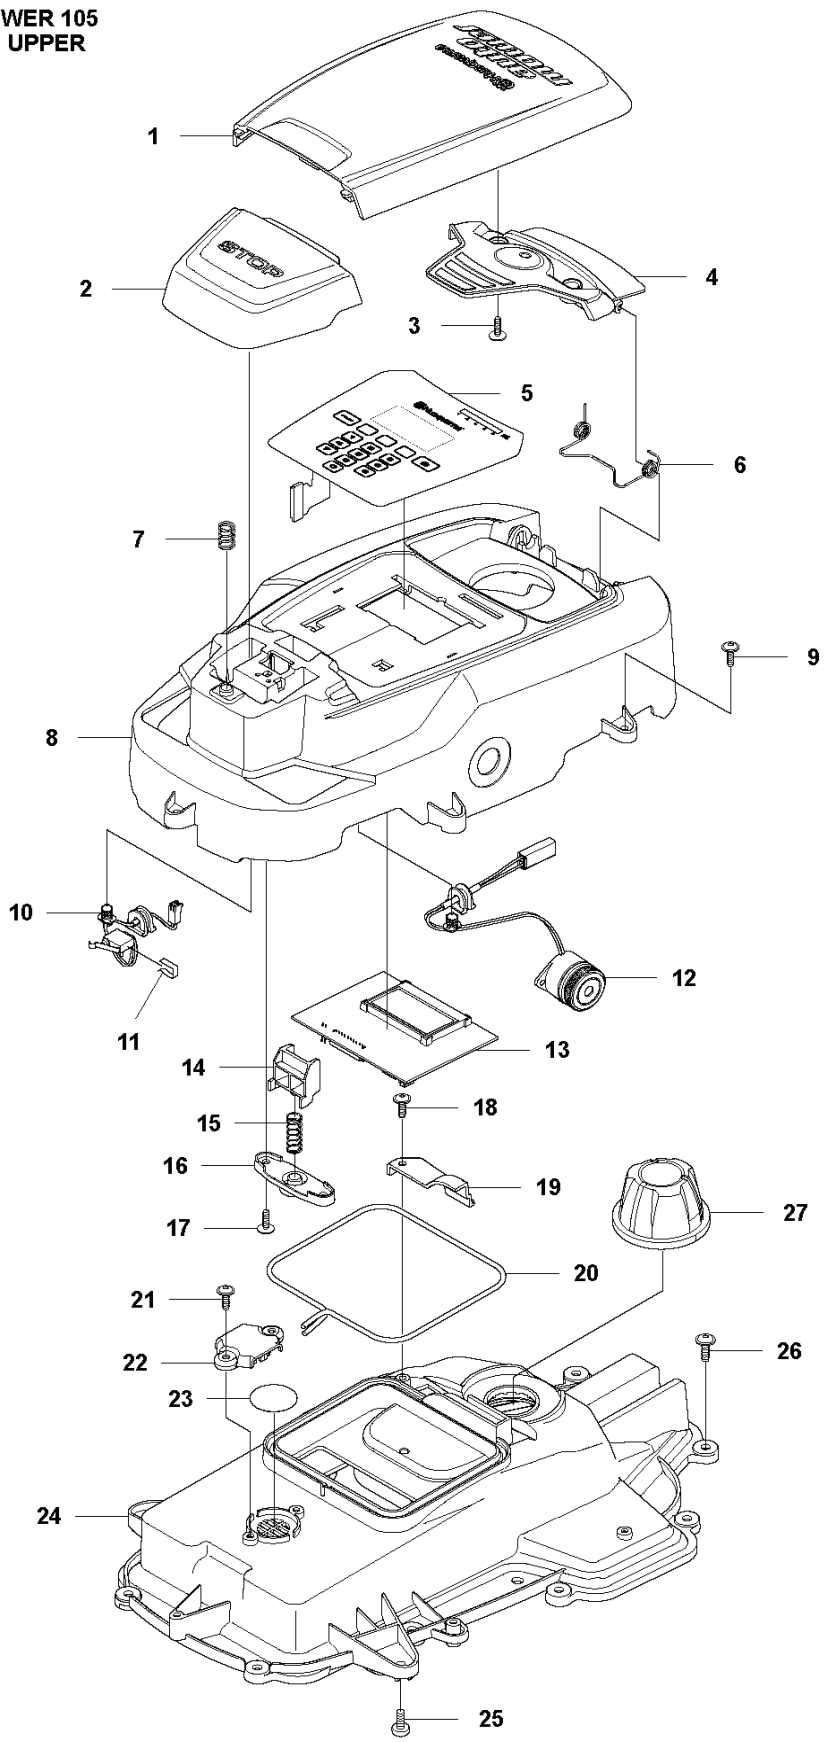

B AUTOMOWER 105
CHASSIS UPPER

PXM_REF	PXM_PARTNO	DESCRIPTION	PXM_REMARK	QTY.
1	588797603	COVER	Cover Height Adjustment, Grey	1
2	574464701	BUTTON	Stop Button	1
3	575543314	SCREW	Screw, Grey (14 mm)	2
4	574377901	HINGE	Hinge, Height Adjustment Lid	1
5	575779401	KEYBOARD	Keyboard	1
6	576242101	SPRING	Spring, Height Adjustment Lid	1
7	574487001	SPRING	Spring, Stop Button	1
8	577752802	KIT	Display Cover KIT incl. Sealing & Keypad	1
9	575543314	SCREW	Screw, Grey (14 mm)	5
10	574480301	SWITCH	Micro Switch, Stop Button	1
11	535089801	CLIP	Clip, Stop Button	1
12	574475901	BUZZER	Buzzer, Display Cover	1
13	588441901	PRINTED CIRCUIT ASSY	Display/HMI, Circuit Board (From S/N 16010001-)	1
14	575409001	LOCK	Lock, Stop Button	1
15	576242201	SPRING	Spring Lock, Stop Button	1
16	575415801	SPRING HOLDER	Spring Holder, Stop Button	1
17	575543314	SCREW	Screw, Grey (14 mm)	2
18	575543314	SCREW	Screw, Grey (14 mm)	1
19	576053901	COVER	For 2017 & 2016 models	1
19	576053902	COVER	For 2020, 2019, & 2018 models, Cover, Height Indicator.	1
20	574874704	SEALING STRIP	Sealing Strip (1 pcs, ~4 mm)	1
21	575543314	SCREW	Screw, Grey (14 mm)	2
22	576697001	COVER	Cover, Air Filter	1
23	577753701	FILTER	Air Filter KIT (10 pcs)	1
24	577752902	KIT	Chassis Upper KIT incl. Sealing & Air Filter	1
25	590740201	SCREW	Screw	2
26	574450101	SCREW ITPANT	Screw	10
27	579742401	KNOB	Knob, KIT incl. Label	1