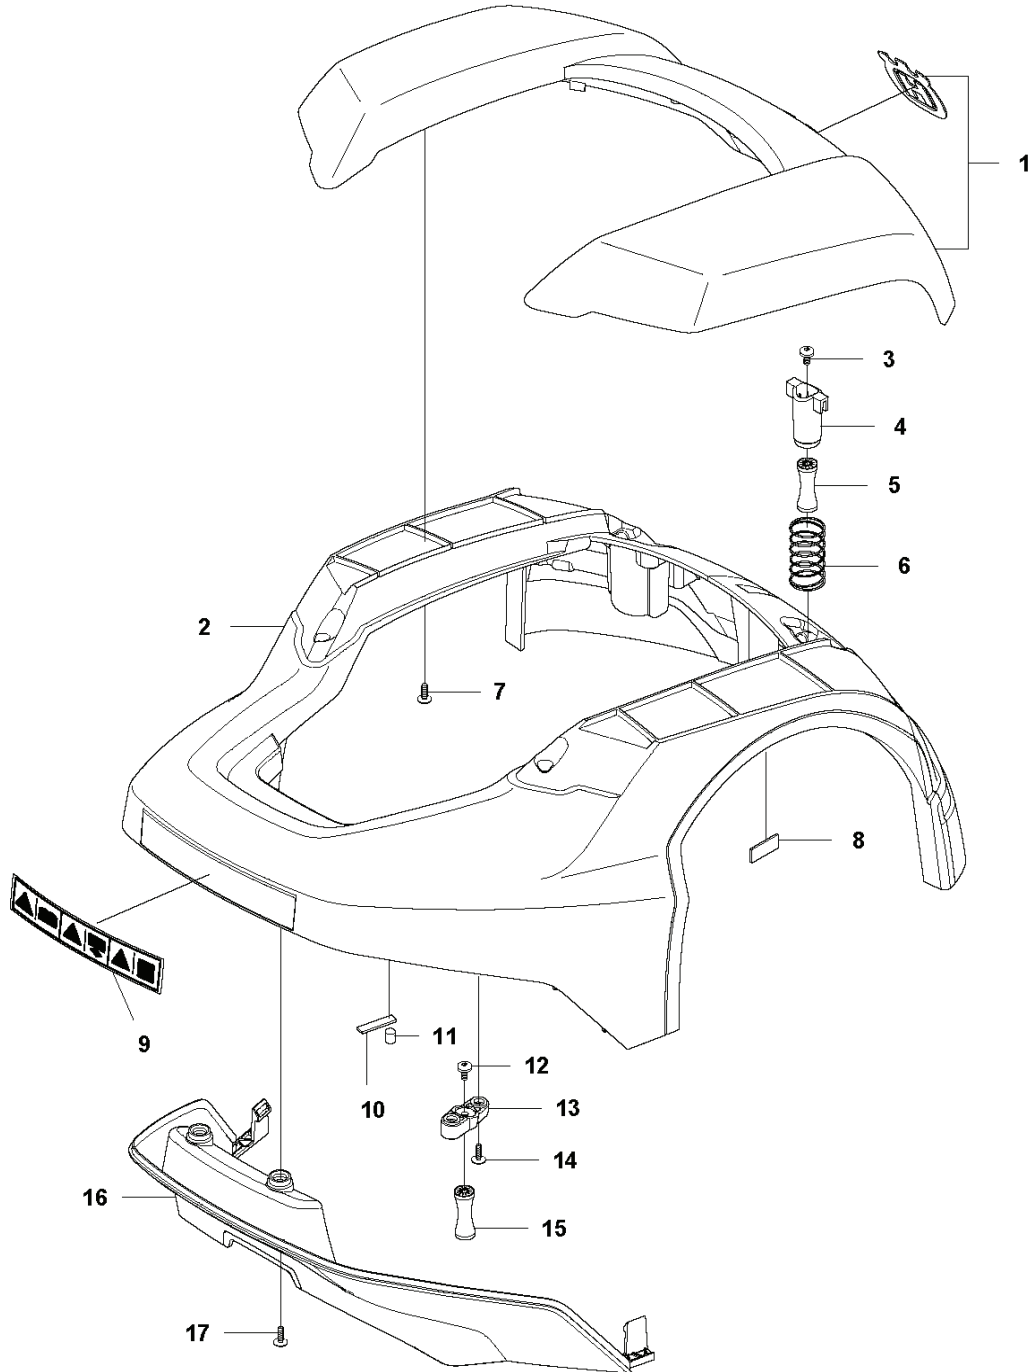

D AUTOMOWER 105
BLADE MOTOR & CUTTING EQUIPMENT

PXM_REF	PXM_PARTNO	DESCRIPTION	PXM_REMARK	QTY.
1	584989302	MOTOR	Cutting Motor	1
2	575543310	SCREW	For 2020, 2019, 2018 & 2017 models. Screw, Grey (14 mm).	1
2	575543314	SCREW	For 2016 models	1
3	574503501	HEIGHT INDICATOR	Height Indicator	1
4	581020301	MOTOR HOUSING	Motor Housing	1
5	588222201	SCREW ITXPANM	For 2017 & 2016 models	3
5	576213801	SCREW ITXPANM	For 2020, 2019, 2018 models	1
6	587423401	HUB	Hub, Cutting Motor	1
7	576213501	SCREW IHSETM	Stop Screw	1
8	579758301	GUARD	Guard, Cutting Disc	1
9	575543314	SCREW	For 2016 models	3
10	587423601	CUTTING DISC	Cutting Disc	1
11	535130502	SCREW	Screw	3
12	588421702	BEARING HOUSING ASSY	Bearing Housing ASSY	1
13	535076001	SCREW	Screw	1
14	587423701	SKID PLATE	Skid Plate	1
15	587449601	COVER KIT	Bearing Cover	1
16	585297501	O-RING	O-Ring	1
17	575543314	SCREW	For 2016 models	3
18	535075703	BALL BEARING		1
18	593080801	BALL BEARING	Tube 50 pcs	1

A AUTOMOWER 105
COVER

PXM_REF	PXM_PARTNO	DESCRIPTION	PXM_REMARK	QTY.
1	577734702	KIT	Bumper Front, Grey	1
2	577747202	KIT	Main Body KIT	1
3	590740201	SCREW	Screw	2
4	574469002	BRACKET	Bracket, Lift Sensor	2
5	574469102	DAMPER	Rubber Damper	2
6	574485102	SPRING	Spring, Lift Sensor	2
7	575543314	SCREW	For 2016 models	7
8	576183202	MAGNET		1
9	576240001	LABEL	Warning Label	1
10	576030101	PLATE	Plate, Collision Sensor	1
11	576183301	MAGNET	Magnet, Collision Sensor	1
12	590740201	SCREW	Screw	2
13	575416002	SUPPORT CLAMP	Support Clamp	2
14	575543314	SCREW	For 2016 models	4
15	574469102	DAMPER	Rubber Damper	2
16	574465202	BUMPER	Bumper, Rear	1
17	575543314	SCREW	For 2016 models	1
17	575543310	SCREW	For 2020, 2019, 2018, & 2017 models. Screw, Grey (10 mm).	2