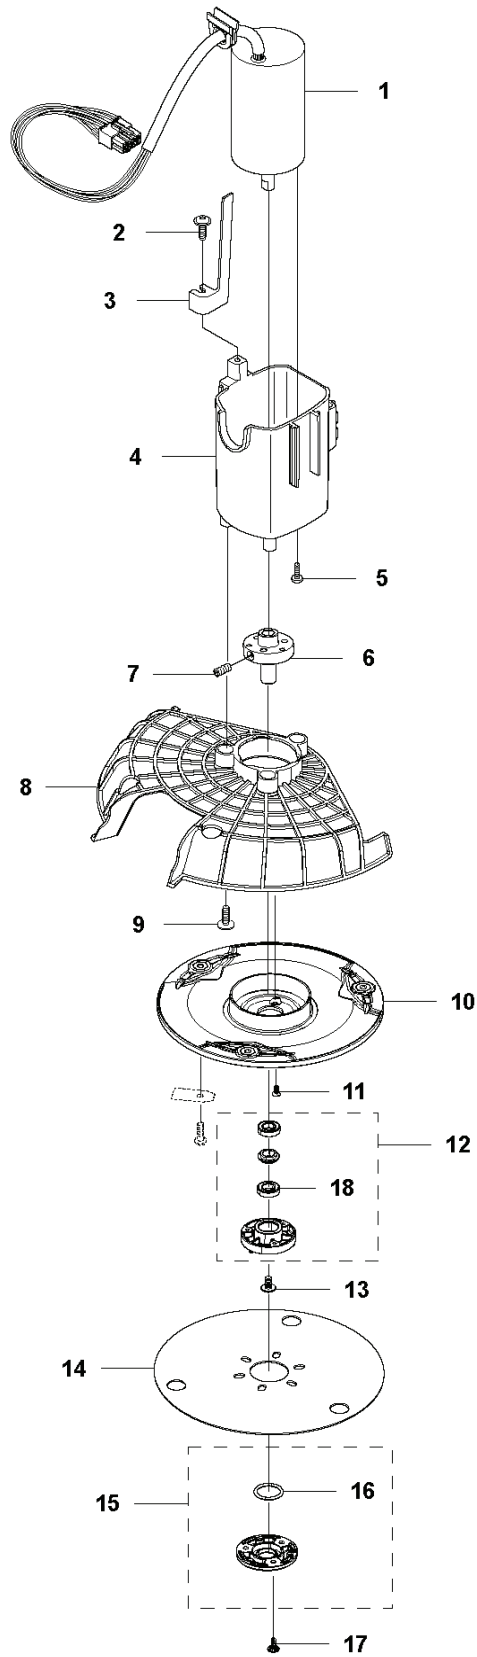

D AUTOMOWER 105
BLADE MOTOR & CUTTING EQUIPMENT

PXM_REF	PXM_PARTNO	DESCRIPTION	PXM_REMARK	QTY.
1	584989302	MOTOR	Cutting Motor	1
2	575543310	SCREW	For 2020, 2019, 2018 & 2017 models. Screw, Grey (14 mm).	1
2	575543314	SCREW	For 2016 models	1
3	574503501	HEIGHT INDICATOR	Height Indicator	1
4	581020301	MOTOR HOUSING	Motor Housing	1
5	588222201	SCREW ITXPANM	For 2017 & 2016 models	3
5	576213801	SCREW ITXPANM	For 2020, 2019, 2018 models	1
6	587423401	HUB	Hub, Cutting Motor	1
7	576213501	SCREW IHSETM	Stop Screw	1
8	579758301	GUARD	Guard, Cutting Disc	1
9	575543314	SCREW	For 2016 models	3
10	587423601	CUTTING DISC	Cutting Disc	1
11	535130502	SCREW	Screw	3
12	588421702	BEARING HOUSING ASSY	Bearing Housing ASSY	1
13	535076001	SCREW	Screw	1
14	587423701	SKID PLATE	Skid Plate	1
15	587449601	COVER KIT	Bearing Cover	1
16	585297501	O-RING	O-Ring	1
17	575543314	SCREW	For 2016 models	3
18	535075703	BALL BEARING		1
18	593080801	BALL BEARING	Tube 50 pcs	1