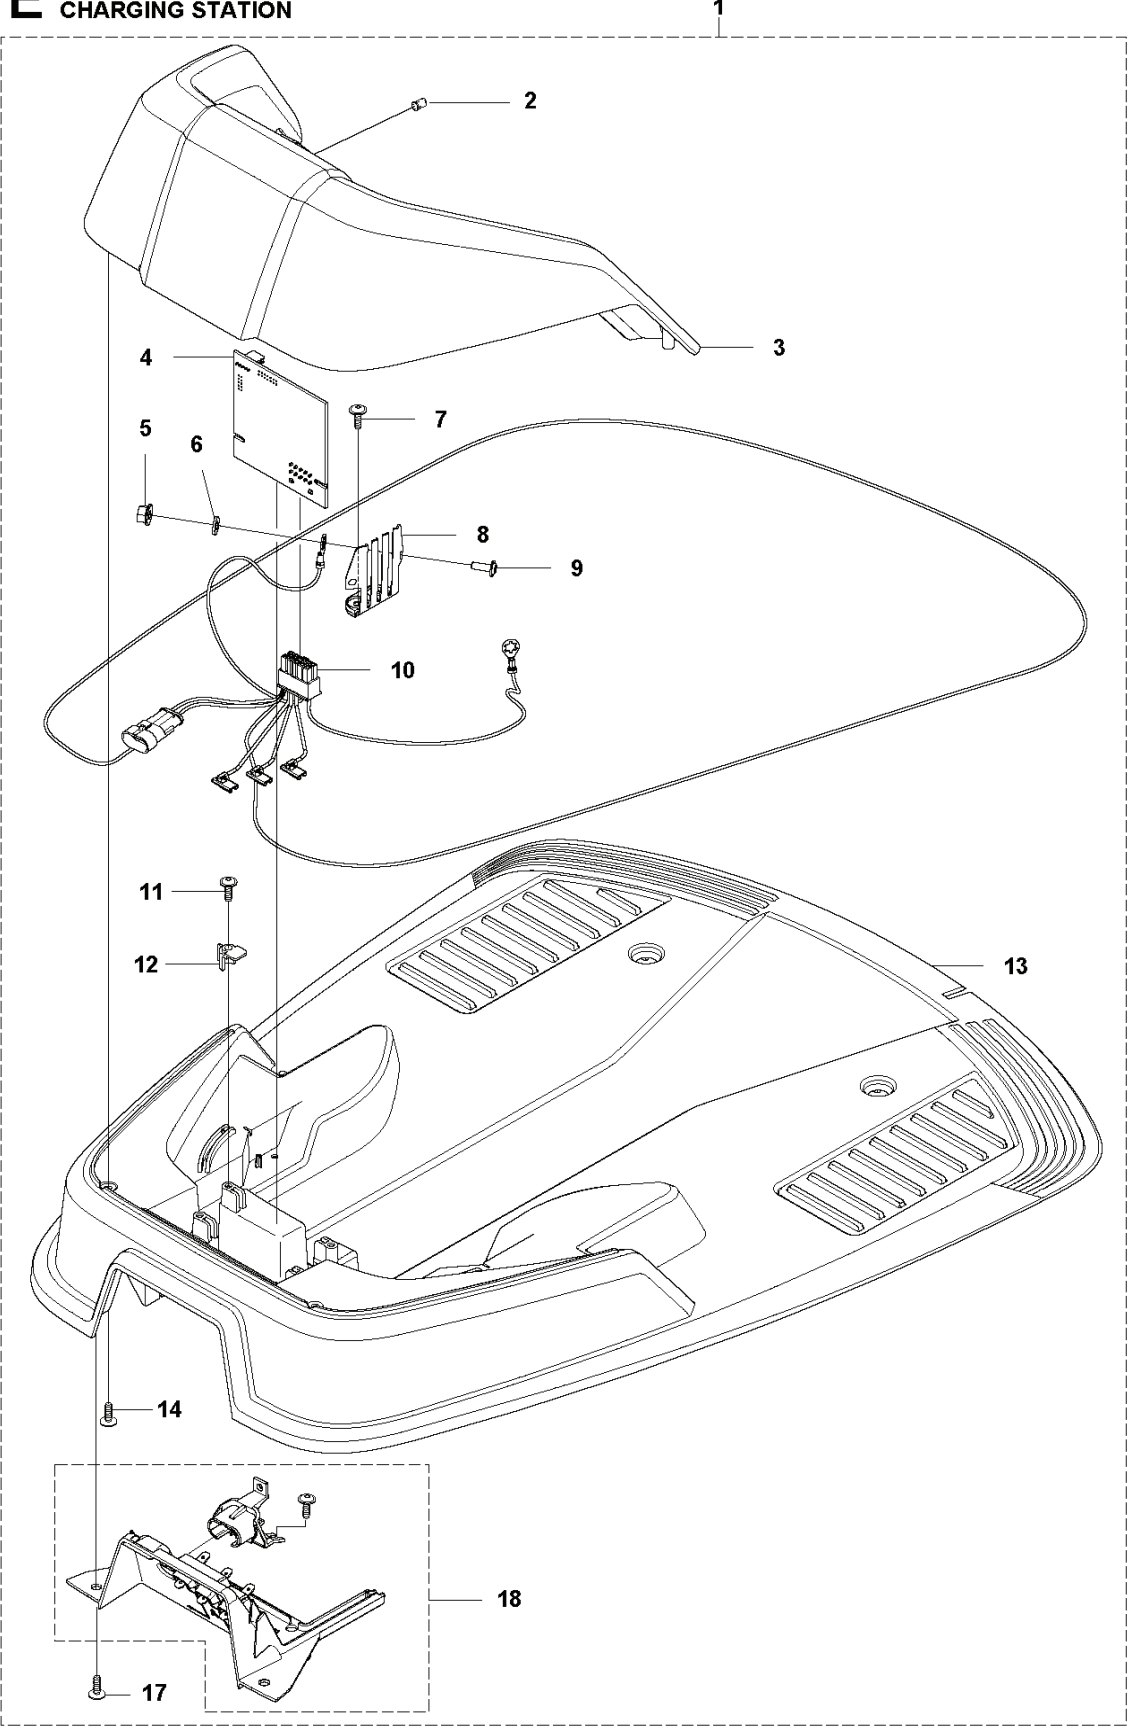

E AUTOMOWER 105
CHARGING STATION

For 2020, 2019, 2018, & 2017 models

PXM_REF	PXM_PARTNO	DESCRIPTION	PXM_REMARK	QTY.
1	576636712	CHARGING STATION	Charging Station	1
2	590217201	LENS	Diode Lens	1
3	575708402	CHARGING STATION	Charging Station Cover. Grey	1
4	592909401	PRINTED CIRCUIT ASSY	Circuit Board. Charging Station	1
5	588222101	HEXAGON NUT FLANGE	Nut Flange	2
6	535087401	WASHER	Washer	2
7	575543314	SCREW	Screw. Grey (14 mm)	2
8	587125101	CONTACT	Contact. Charging Station	2
9	588222201	SCREW ITXPANM	Screw	2
10	582381001	CABLE ASSY	Loom. Charging Station	1
11	575543314	SCREW	Screw. Grey (14 mm)	2
12	535127901	BRACKET	Bracket	2
13	581551903	CHARGING STATION	Charging Station Base Plate	1
14	575543314	SCREW	Screw. Grey (14 mm)	4
17	575543314	SCREW	Screw. Grey (14 mm)	4
18	582356401	PANEL ASSY	Guide Cover. Charging Station	1