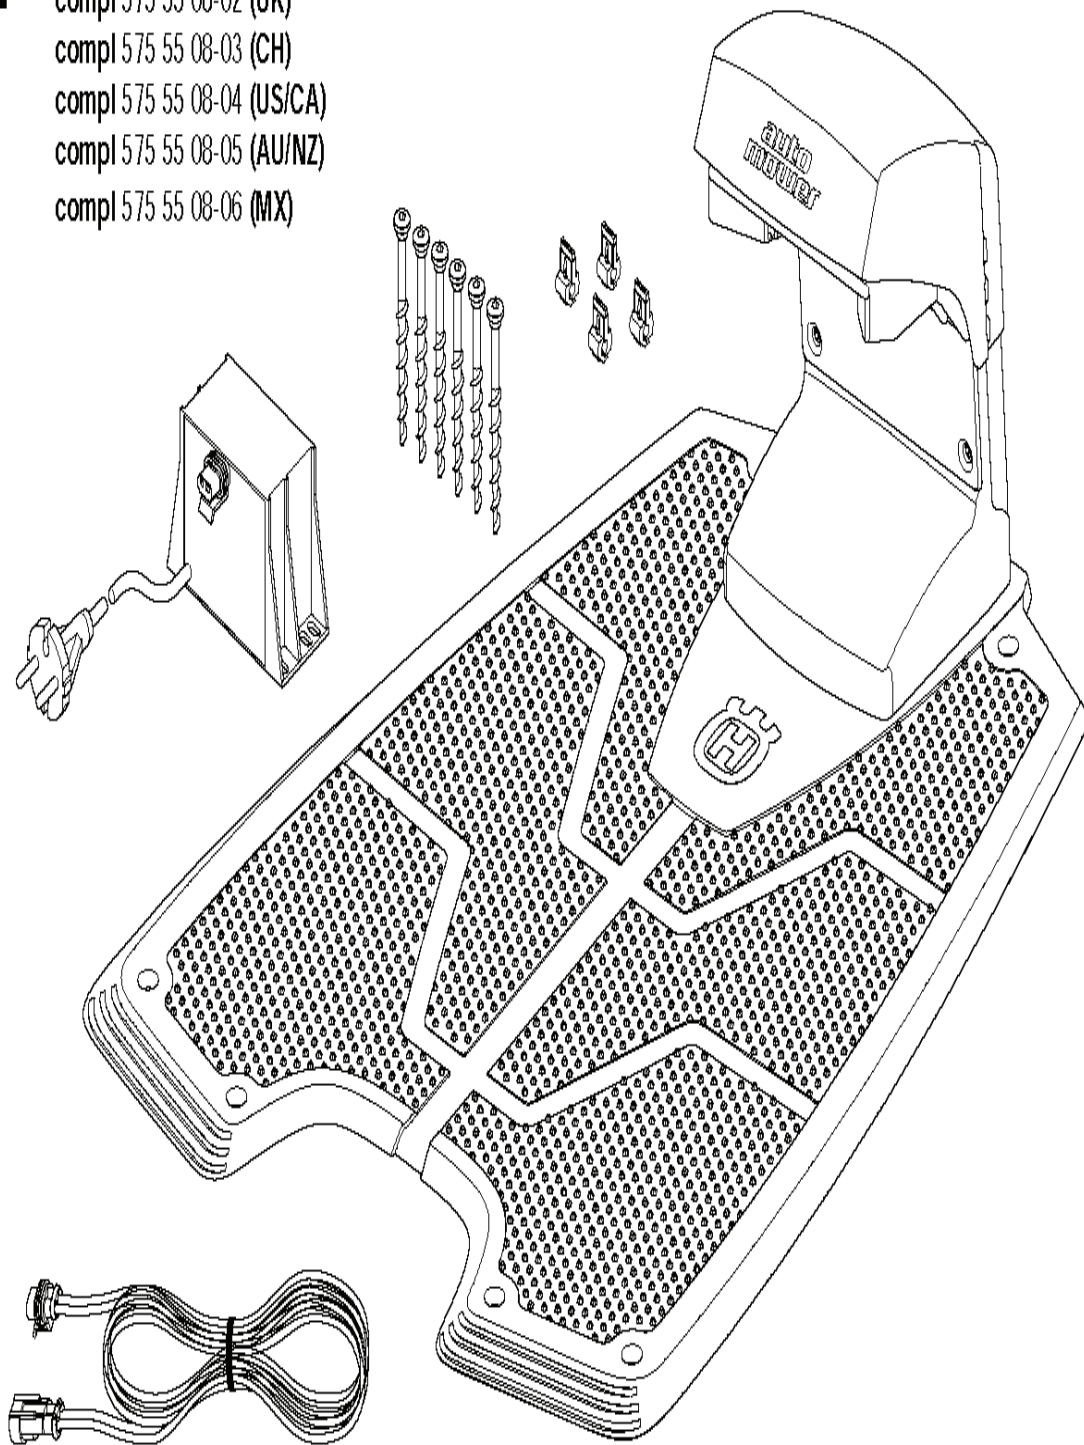

HUSQVARNA - SPARE PARTS CATALOGUE
ROBOTIC LAWN MOWERS: HUSQVARNA AUTOMOWER[®] 230
ACX

Spare parts list

SPARE PARTS LIST

ROBOTIC LAWN MOWERS

HUSQVARNA AUTOMOWER® 230 ACX

D

ROBOTIC LAWN MOWERS

PXM_REF	PXM_PARTNO	DESCRIPTION	PXM_REMARK	QTY.
535 12 23-01	535122301	RUBBER GAITERS		1
510 14 41-01	510144101	MOTOR BOWL		1
535 12 36-01	535123601	MOTOR ASSY		1
525 25 14-01	525251401	TIE WRAP		1
522 77 15-01	522771501	PLATE		1
575 54 33-14	575543314	SCREW		6
502 23 91-01	502239101	SCREW		4
734 11 37-41	734113741	WASHER		4
535 07 55-01	535075501	HUB		1
728 82 85-01	728828501	SCREW IHSETM		1
535 13 85-01	535138501	KIT		1
535 12 63-01	535126301	CUTTING DISC		1
535 12 64-01	535126401	HOUSING		1
535 13 05-01	535130501	SCREW		3
535 08 15-01	535081501	COVER WASHER		1
535 07 60-01	535076001	SCREW		1
535 08 25-01	535082501	GASKET		1
535 07 59-01	535075901	SKID PLATE		1
535 07 57-02	535075702	BALL BEARING		1
535 07 57-02	593080801	BALL BEARING	Tube 50 pcs	1
575 54 33-10	575543310	SCREW		4

- F** compl 575 55 08-01 (EU)
compl 575 55 08-02 (UK)
compl 575 55 08-03 (CH)
compl 575 55 08-04 (US/CA)
compl 575 55 08-05 (AU/NZ)
compl 575 55 08-06 (MX)

ROBOTIC LAWN MOWERS

PXM_REF	PXM_PARTNO	DESCRIPTION	PXM_REMARK	QTY.
575 55 08-01	575550801	CHARGING STATION		1
575 55 08-02	575550802	CHARGING STATION		1
575 55 08-03	575550803	CHARGING STATION		1
575 55 08-04	575550804	CHARGING STATION		1
575 55 08-05	575550805	CHARGING STATION		1
575 55 08-06	575550806	CHARGING STATION		1