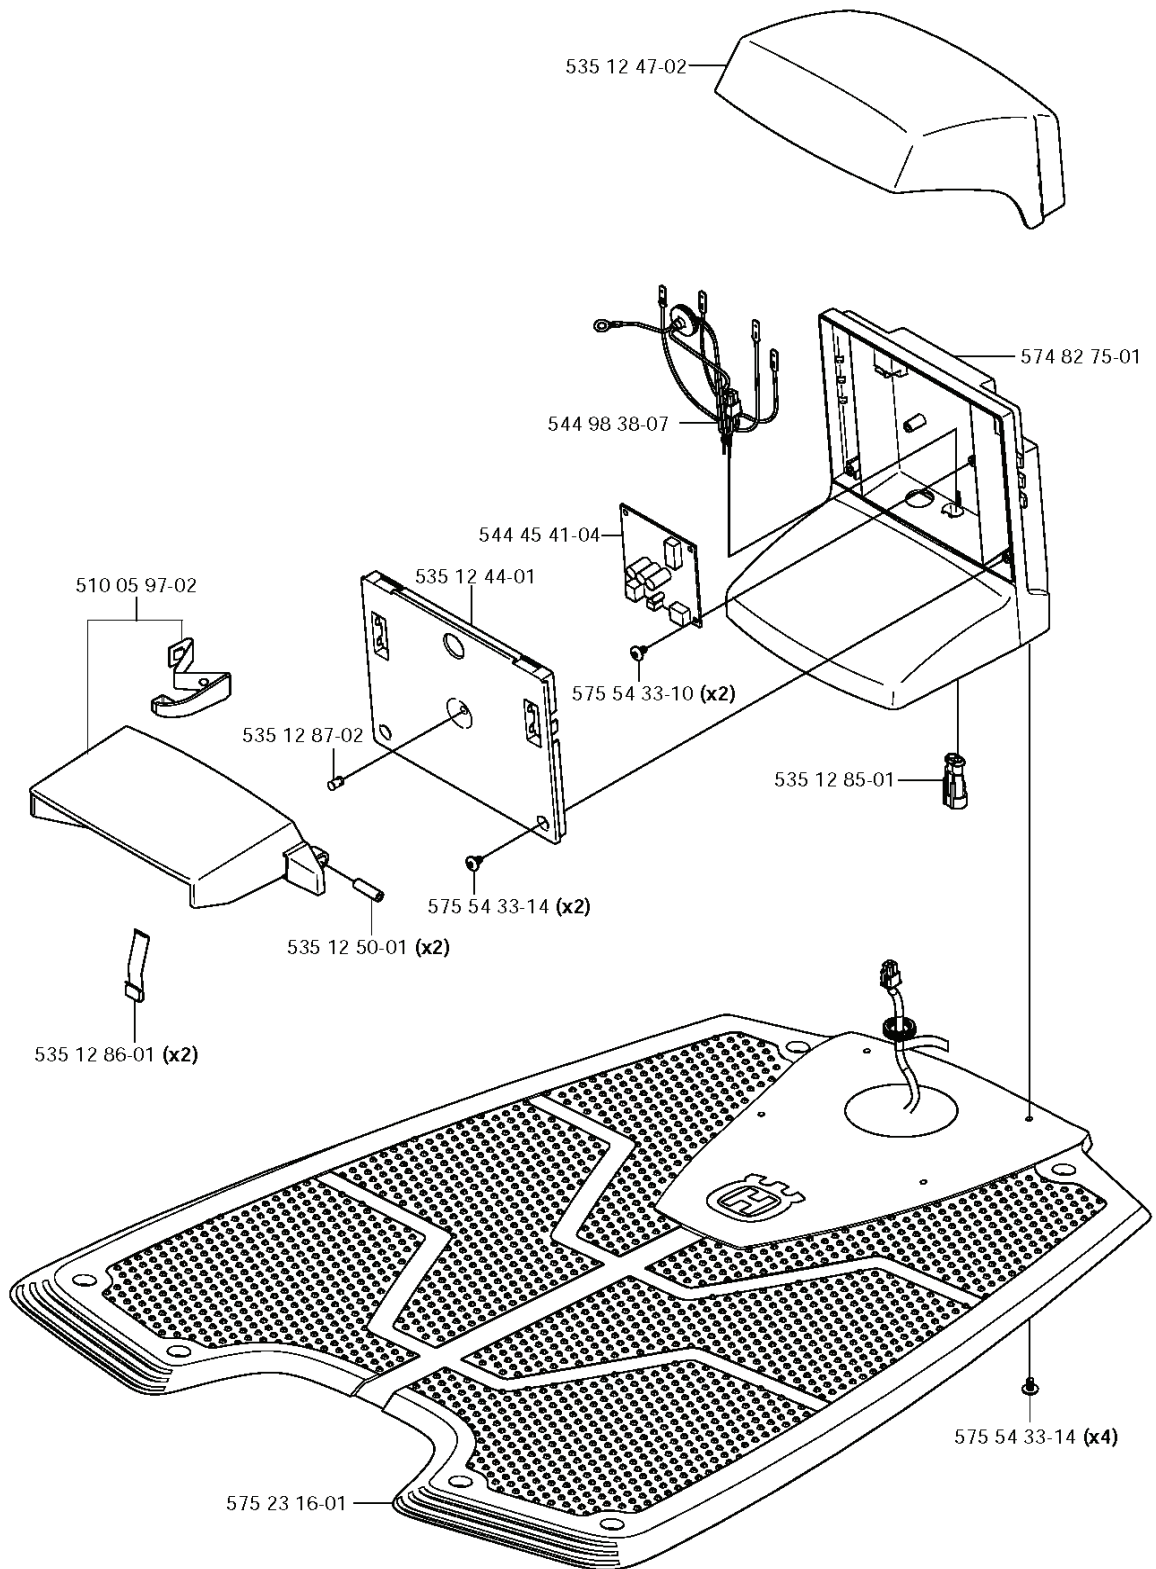

E compl 574 90 20-02