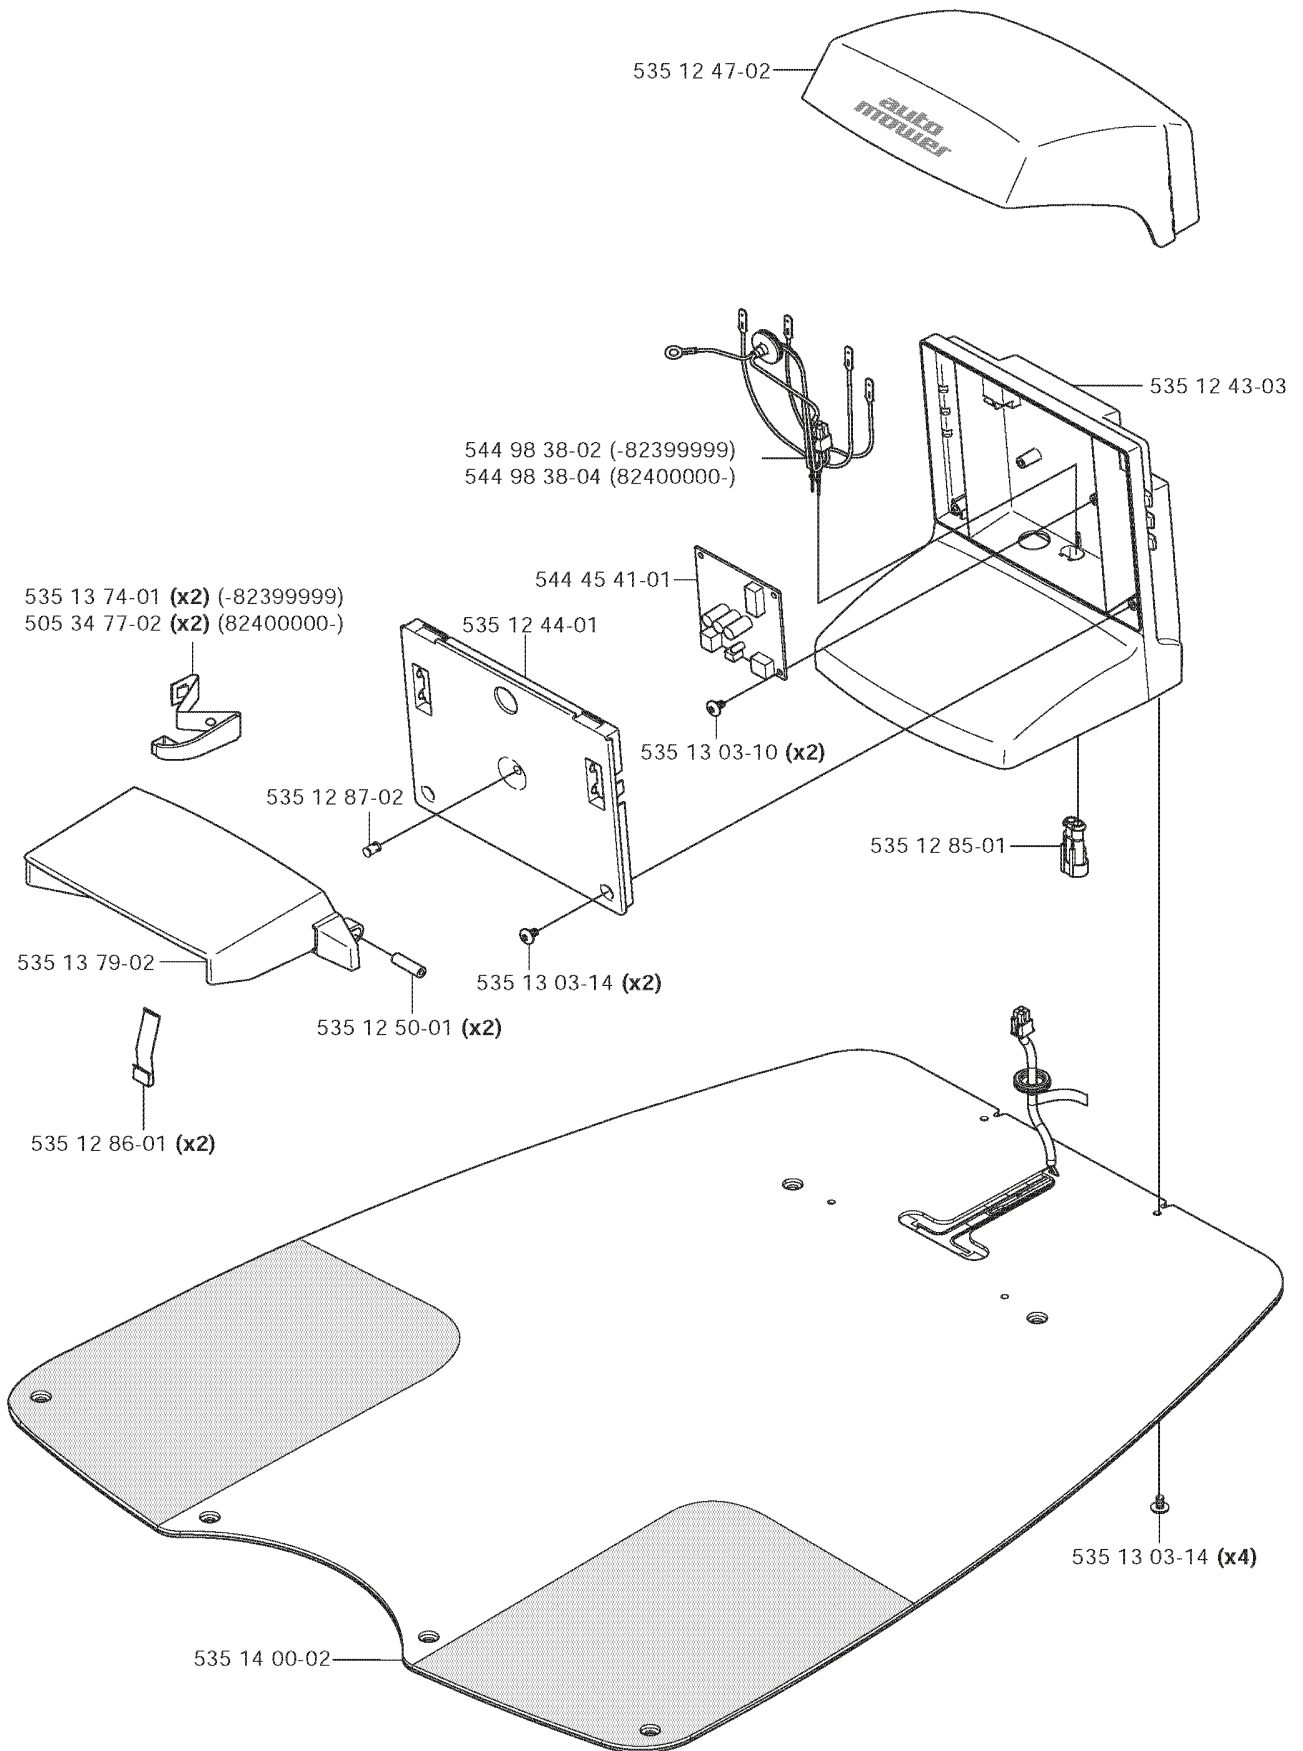

E compl 504 05 37-01