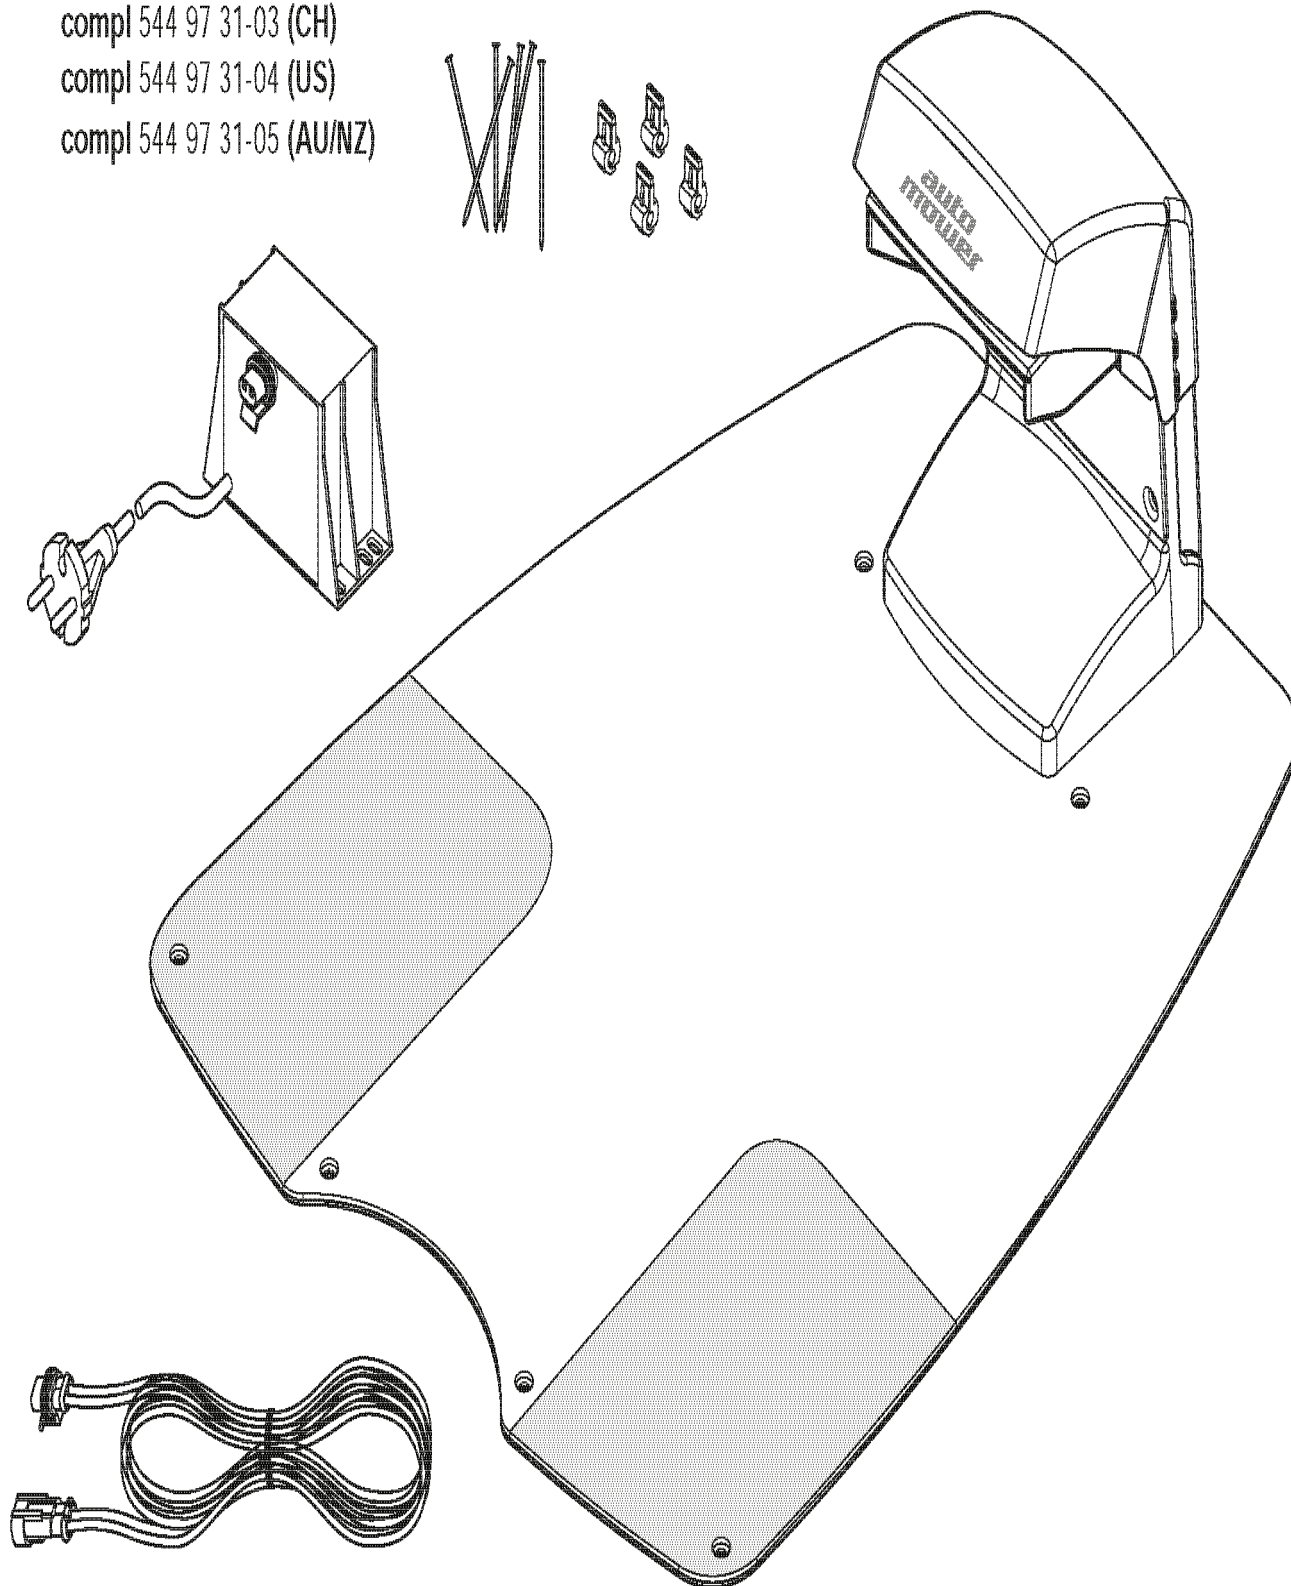

- **F** compl 544 97 31-01 (EU)
- compl 544 97 31-02 (UK)
- compl 544 97 31-03 (CH)
- compl 544 97 31-04 (US)
- compl 544 97 31-05 (AU/NZ)