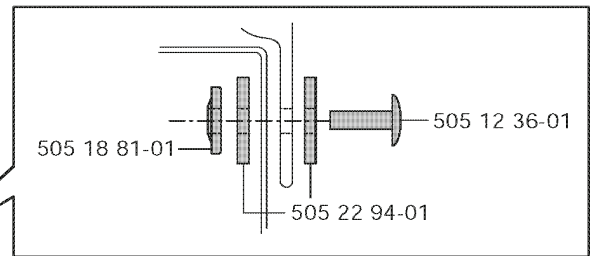

505 18 81-01

505 12 36-01

505 22 94-01