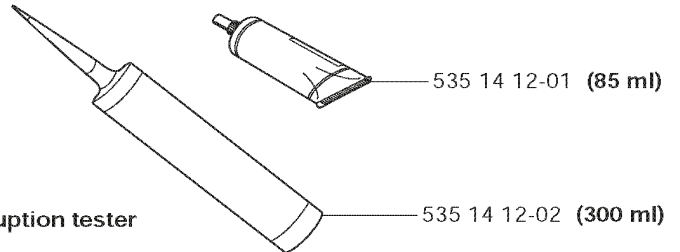

535 13 87-01 (9 pcs Original)

535 13 87-02 (9 pcs)

535 13 88-01 (30 pcs Original)

535 13 88-02 (30 pcs)

505 12 78-01 (500 pcs Original)

505 12 78-02 (500 pcs)

501 00 18-01
Loop wire interruption tester

535 14 12-01 (85 ml)