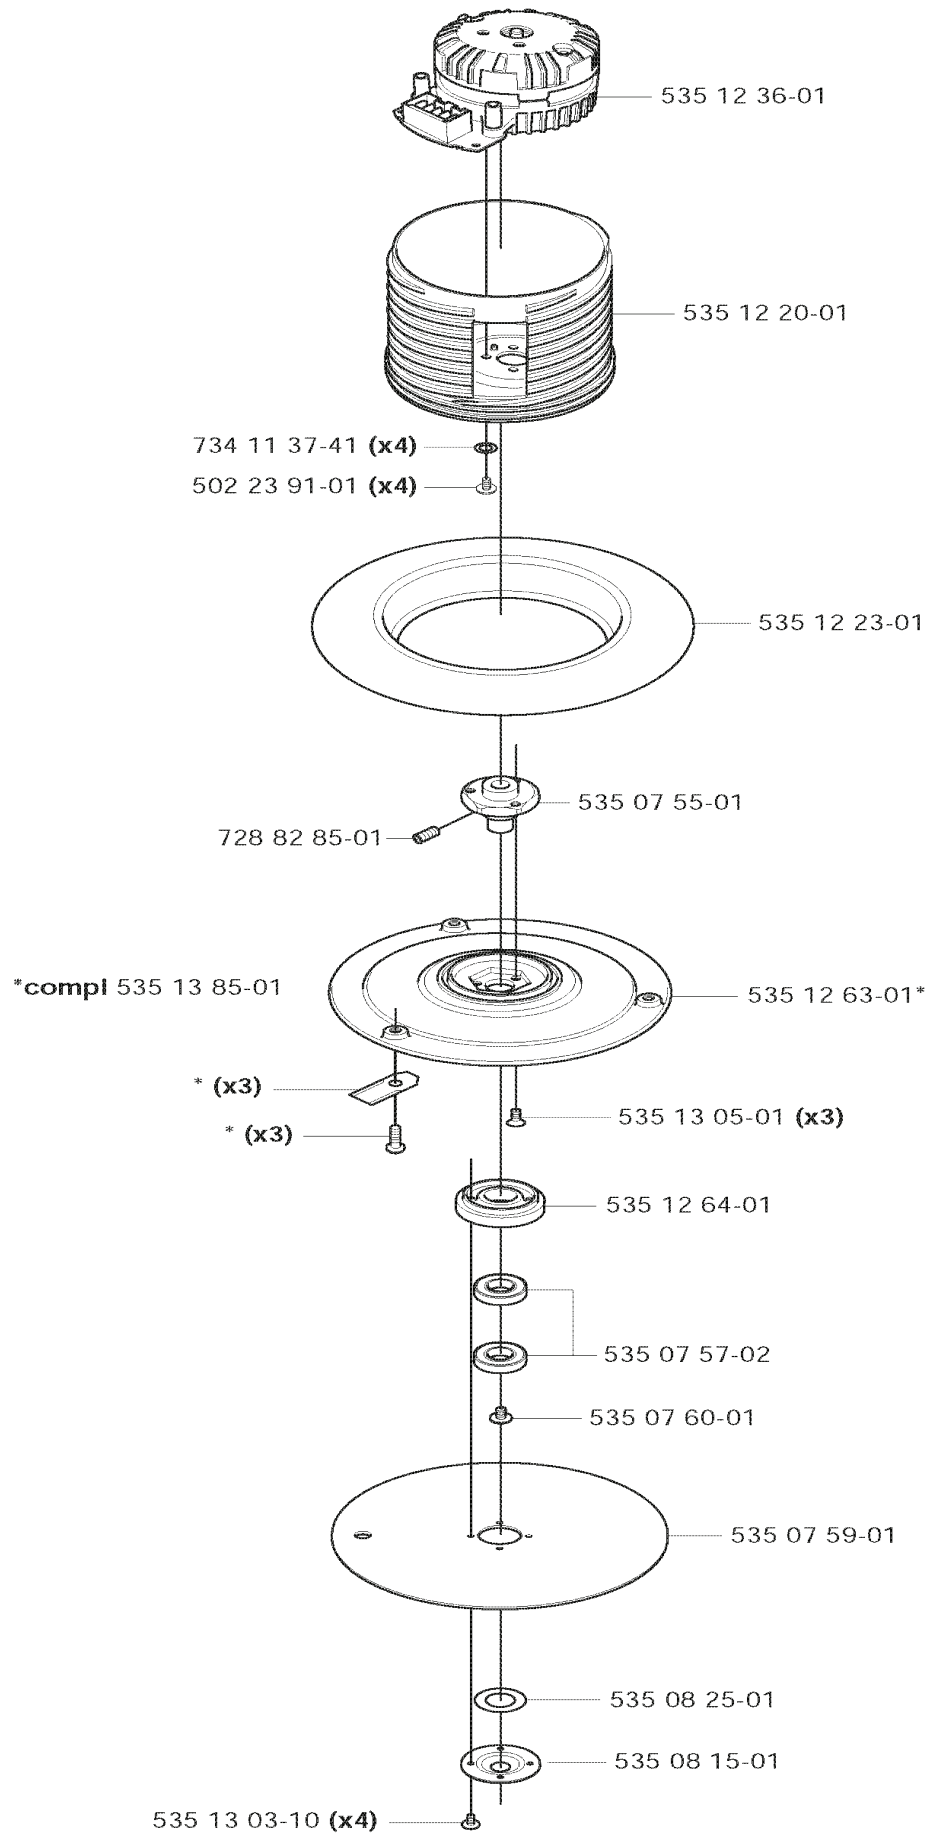

535 13 87-01 (9 pcs Original)

535 13 87-02 (9 pcs)

535 13 88-01 (30 pcs Original)

535 13 88-02 (30 pcs)

505 12 78-01 (500 pcs Original)

505 12 78-02 (500 pcs)

501 00 18-01
Loop wire interruption tester

535 14 12-01 (85 ml)

D

ROBOTIC LAWN MOWERS

PXM_REF	PXM_PARTNO	DESCRIPTION	PXM_REMARK	QTY.
734 11 37-41	734113741	WASHER		4
502 23 91-01	502239101	SCREW		4
728 82 85-01	728828501	SCREW IHSETM		1
535 13 85-01	535138501	KIT		3
535 13 03-10	535130310	SCREW ITPANT		4
535 08 15-01	535081501	COVER WASHER		1
535 08 25-01	535082501	GASKET		1
535 07 59-01	535075901	SKID PLATE		1
535 07 60-01	535076001	SCREW		1
535 07 57-02	593080801	BALL BEARING	Tube 50 pcs	1
535 07 57-02	535075702	BALL BEARING		1
535 12 64-01	535126401	HOUSING		1
535 13 05-01	535130501	SCREW		3
535 12 63-01	535126301	CUTTING DISC		3
535 07 55-01	535075501	HUB		1
535 12 23-01	535122301	RUBBER GAITERS		1
535 12 20-01	535122001	MOTOR BOWL		1
535 12 36-01	535123601	MOTOR ASSY		1

E compl 504 05 37-01

ROBOTIC LAWN MOWERS

PXM_REF	PXM_PARTNO	DESCRIPTION	PXM_REMARK	QTY.
504 05 37-01	504053701	CHARGING STATION		1
535 13 74-01	535137401	CHARGING PLATE		2
505 34 77-02	505347702	CHARGING PLATE		2
535 13 79-02	535137902	RETAINER		1
535 12 86-01	535128601	SPRING PLATE		2
535 14 00-02	535140002	FRAME PLATE		1
535 12 50-01	535125001	PEN		2
535 13 03-14	535130314	SCREW ITXPANT		2
535 12 87-02	535128702	DIODE LENS		1
535 12 44-01	535124401	HUB CAP		1
544 45 41-01	544454101	CIRCUIT BOARD ASSY		1
544 98 38-04	544983804	WIRING ASSY		1
544 98 38-02	544983802	WIRING ASSY		1
535 12 47-02	535124702	COVER		1
535 13 03-10	535130310	SCREW ITXPANT		2
535 12 85-01	535128501	CONTACT		1
535 12 43-03	535124303	BODY		1